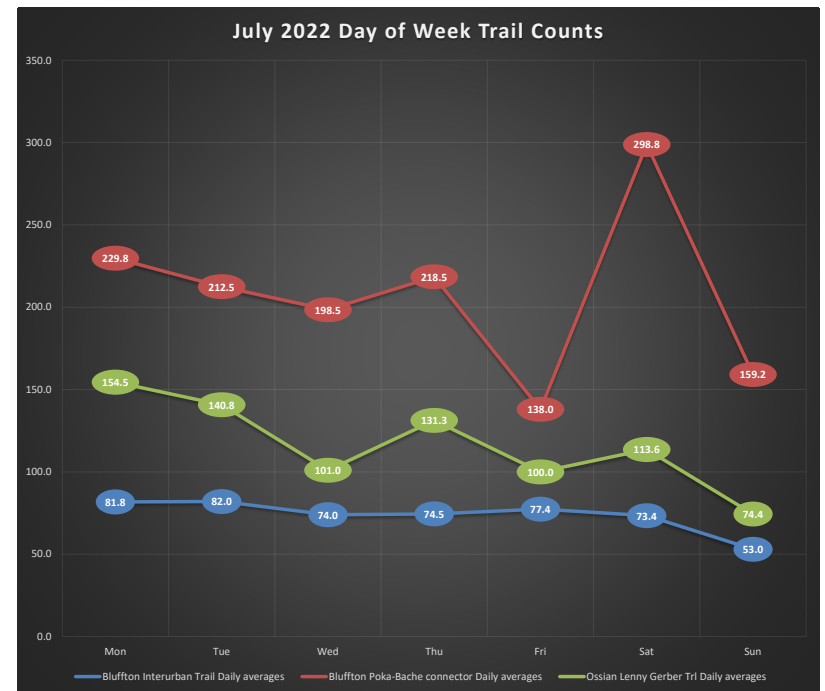

2022 Wells Co Trail Counts

Produced by NIRCC
1/4/23

Daily Trail Counts

Daily Trail Counts

Weekly Trail Counts

2022 Weekly Trail Counts

Avg Monthly Trail Counts

Avg Hourly Trail Counts

Avg Hourly Trail Counts

Day of the Week Avg Trail Counts

Day of the Week Avg Trail Counts