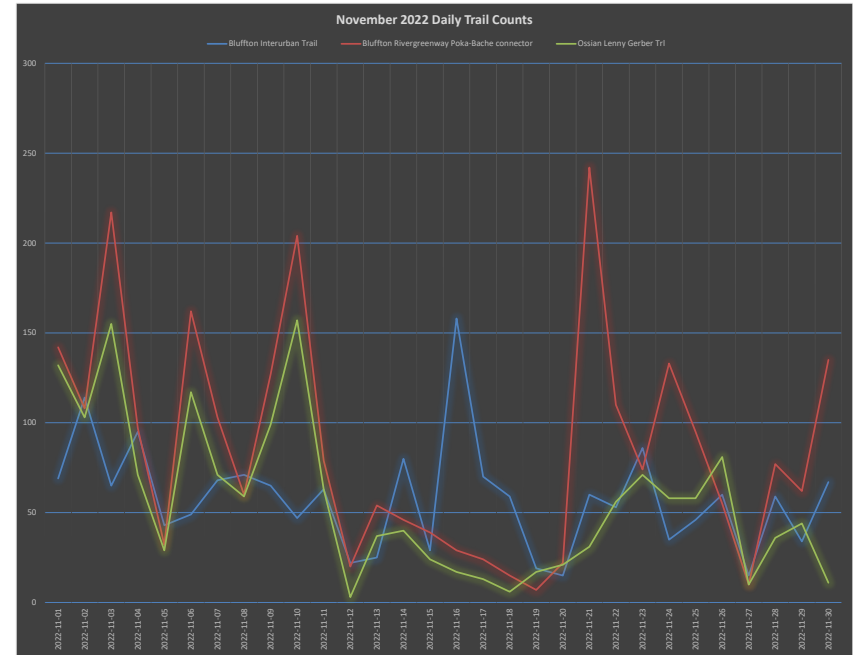

2022 Wells Co Trail Counts

Produced by NIRCC
1/4/23

Daily Trail Counts

Daily Trail Counts

Weekly Trail Counts

2022 Weekly Trail Counts

Avg Monthly Trail Counts

Avg Hourly Trail Counts

Avg Hourly Trail Counts

Day of the Week Avg Trail Counts

Day of the Week Avg Trail Counts