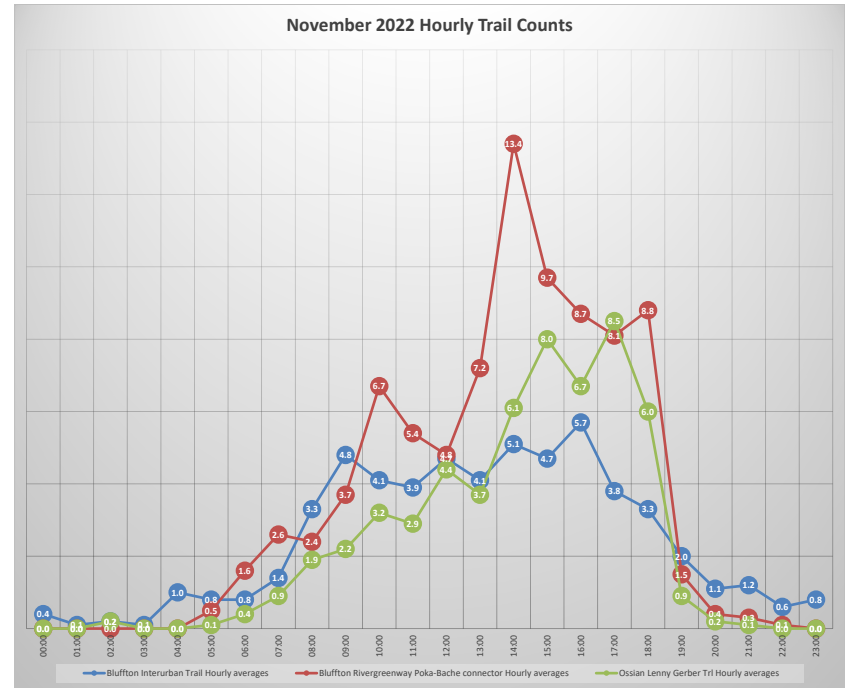

2022 Wells Co Trail Counts

Produced by NIRCC
1/4/23

Daily Trail Counts

Daily Trail Counts

Weekly Trail Counts

2022 Weekly Trail Counts

Avg Monthly Trail Counts

Avg Hourly Trail Counts

Avg Hourly Trail Counts

Day of the Week Avg Trail Counts

Day of the Week Avg Trail Counts