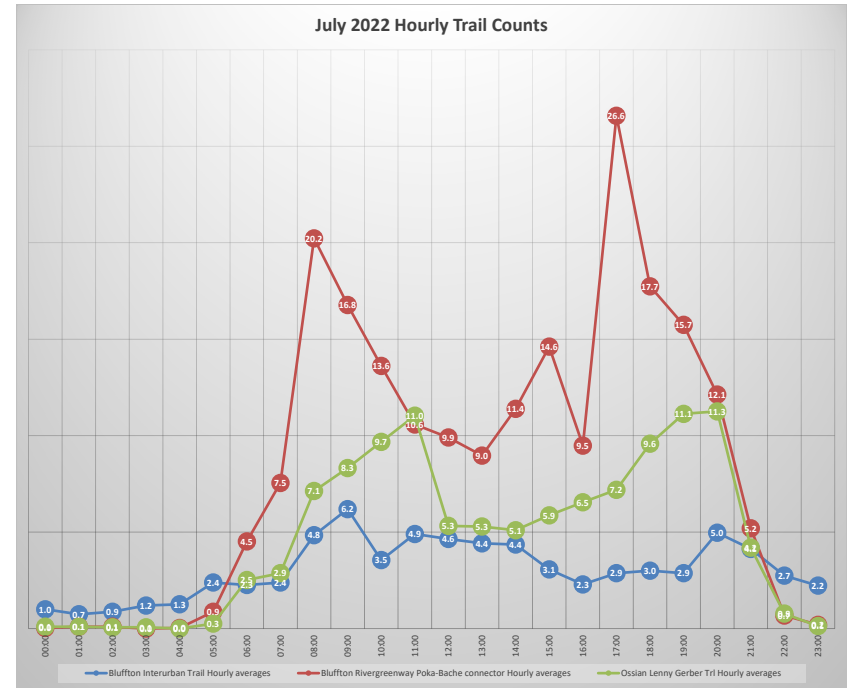

2022 Wells Co Trail Counts

Produced by NIRCC
1/4/23

Daily Trail Counts

Daily Trail Counts

Weekly Trail Counts

2022 Weekly Trail Counts

Avg Monthly Trail Counts

Avg Hourly Trail Counts

Avg Hourly Trail Counts

Day of the Week Avg Trail Counts

Day of the Week Avg Trail Counts