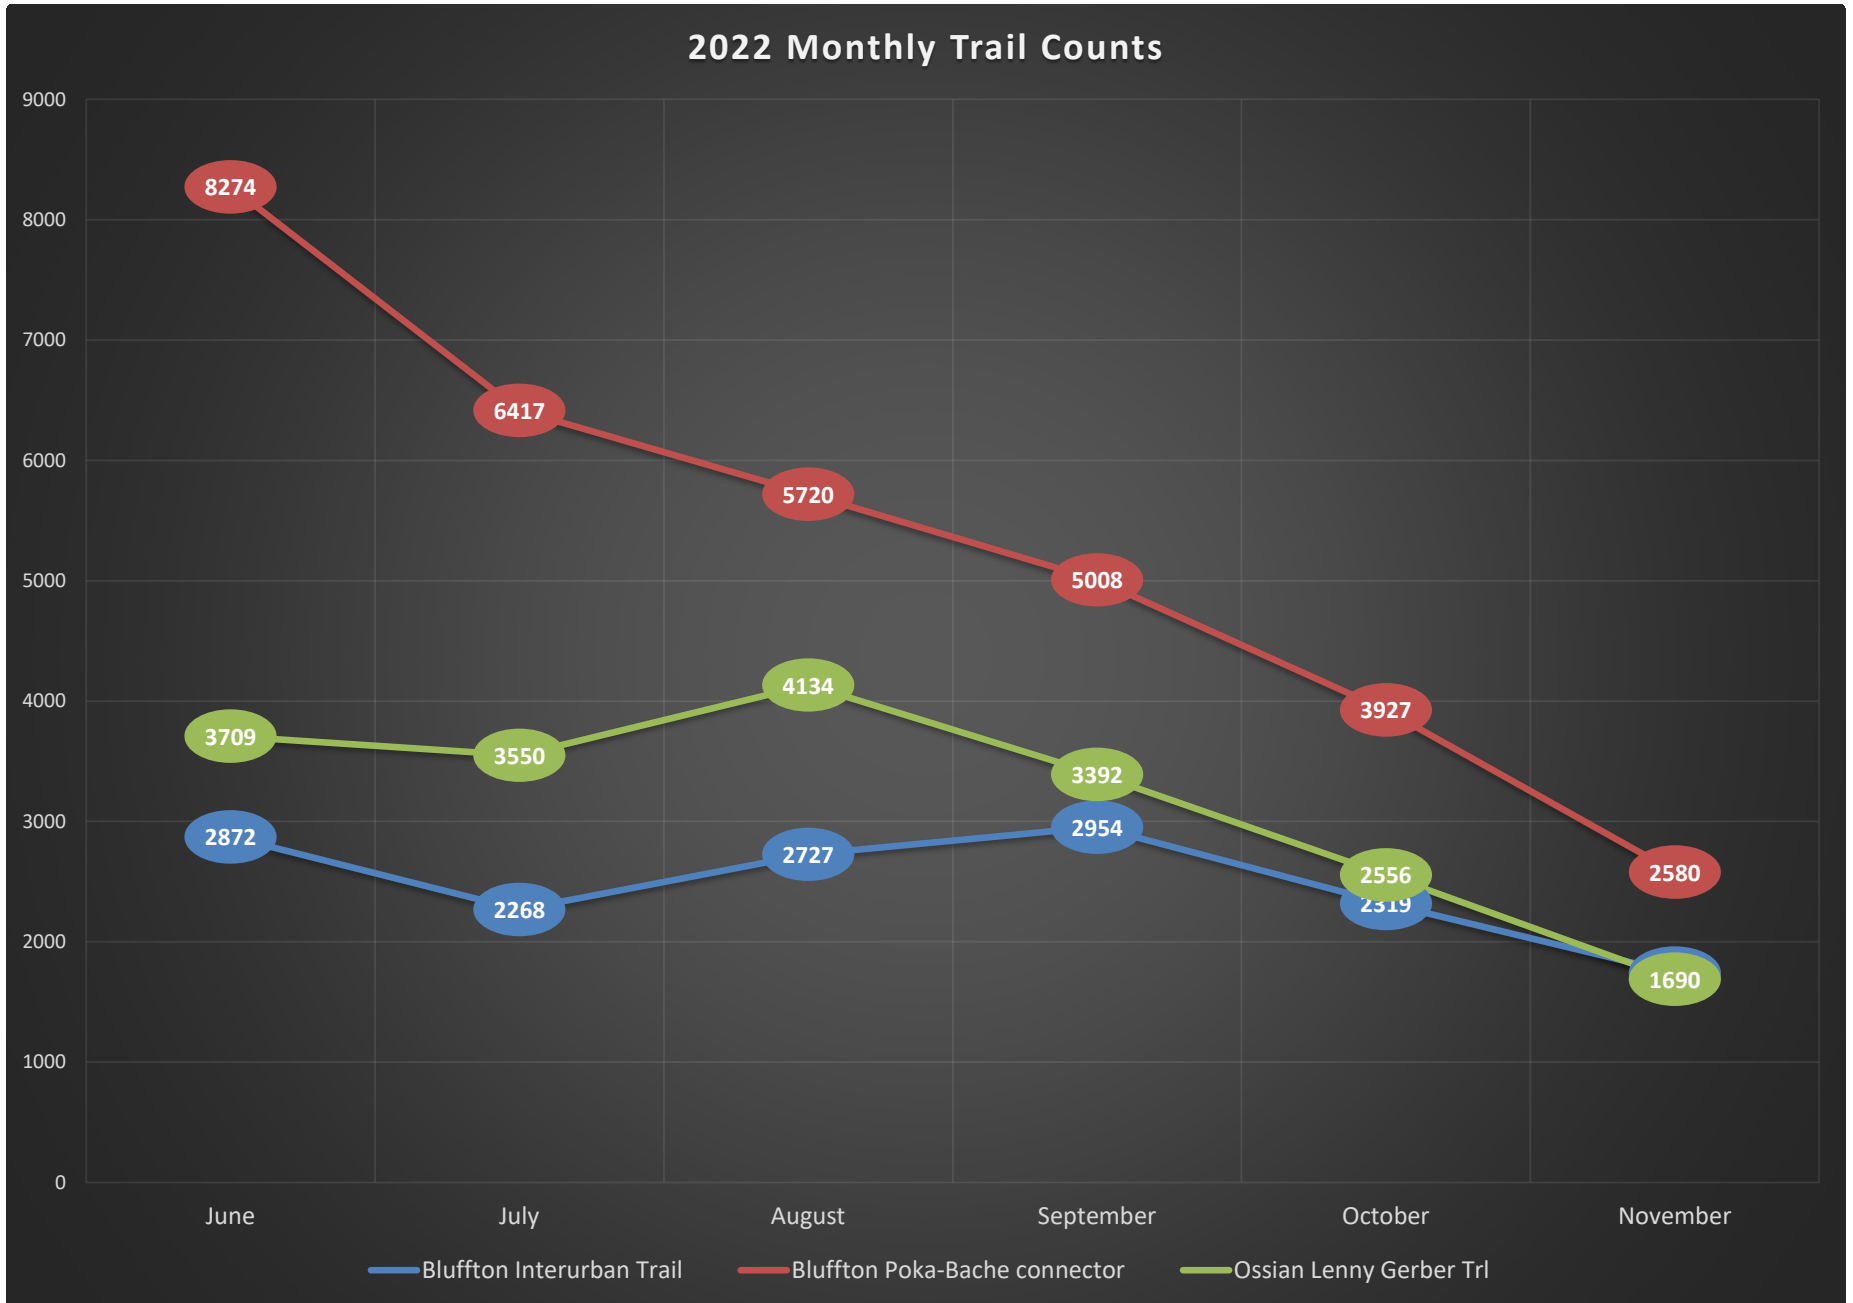

2022 Wells Co Trail Counts

Produced by NIRCC
1/4/23

Daily Trail Counts

Daily Trail Counts

Weekly Trail Counts

2022 Weekly Trail Counts

Avg Monthly Trail Counts

Avg Hourly Trail Counts

Avg Hourly Trail Counts

Day of the Week Avg Trail Counts

Day of the Week Avg Trail Counts