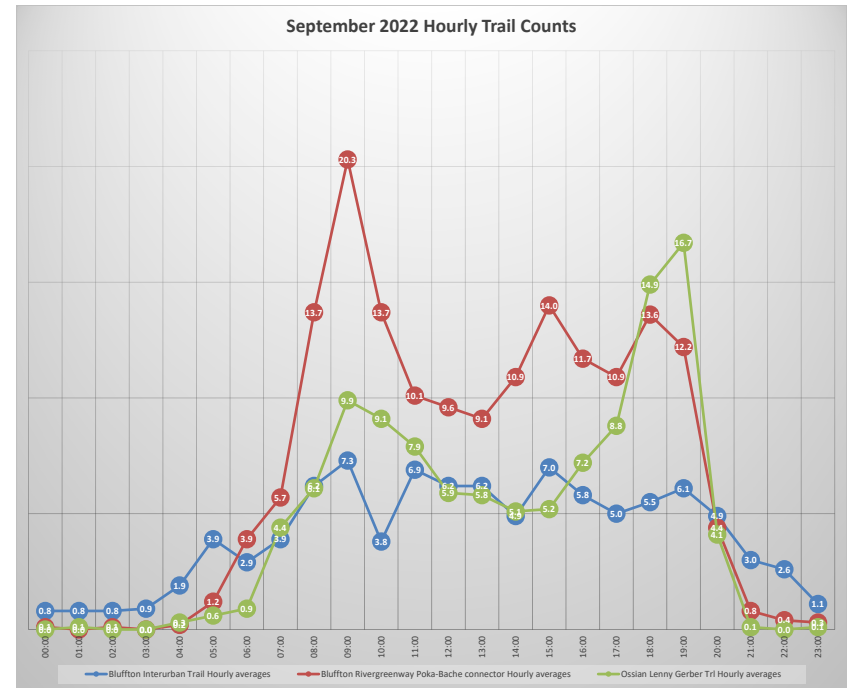

2022 Wells Co Trail Counts

Produced by NIRCC
1/4/23

Daily Trail Counts

Daily Trail Counts

Weekly Trail Counts

2022 Weekly Trail Counts

Avg Monthly Trail Counts

Avg Hourly Trail Counts

Avg Hourly Trail Counts

Day of the Week Avg Trail Counts

Day of the Week Avg Trail Counts