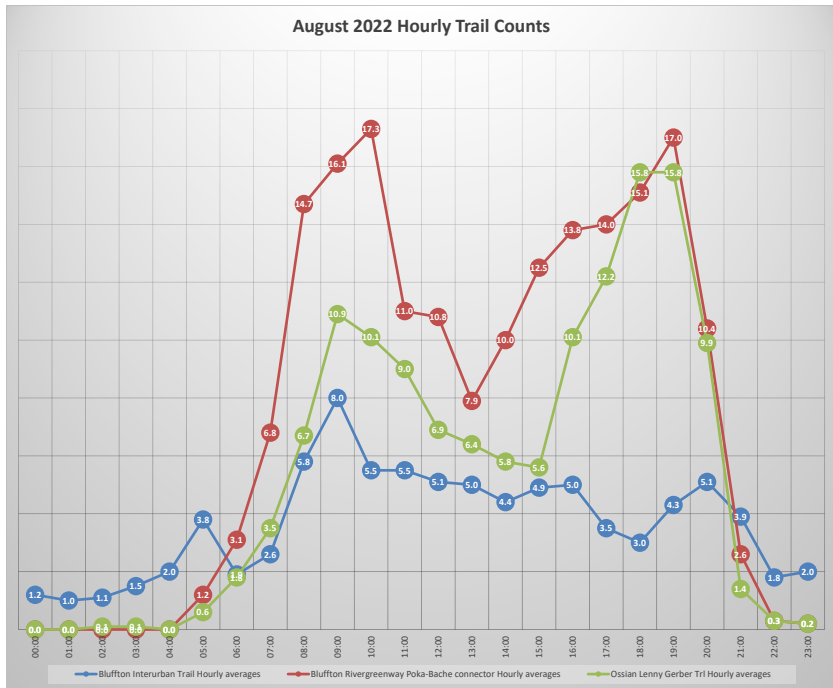

2022 Wells Co Trail Counts

Produced by NIRCC
1/4/23

Daily Trail Counts

Daily Trail Counts

Weekly Trail Counts

2022 Weekly Trail Counts

Avg Monthly Trail Counts

Avg Hourly Trail Counts

Avg Hourly Trail Counts

Day of the Week Avg Trail Counts

Day of the Week Avg Trail Counts