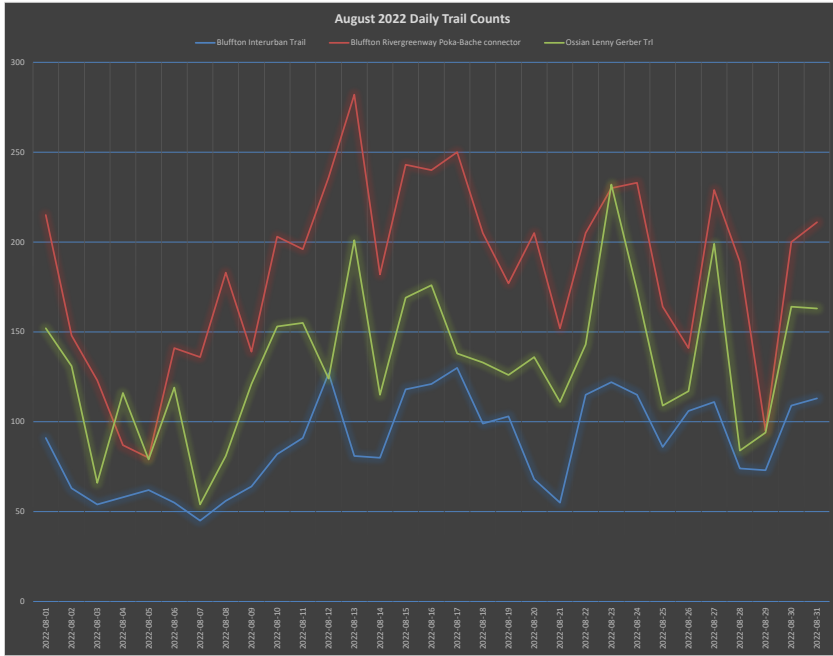

2022 Wells Co Trail Counts

Produced by NIRCC
1/4/23

Daily Trail Counts

Daily Trail Counts

Weekly Trail Counts

2022 Weekly Trail Counts

Avg Monthly Trail Counts

Avg Hourly Trail Counts

Avg Hourly Trail Counts

Day of the Week Avg Trail Counts

Day of the Week Avg Trail Counts