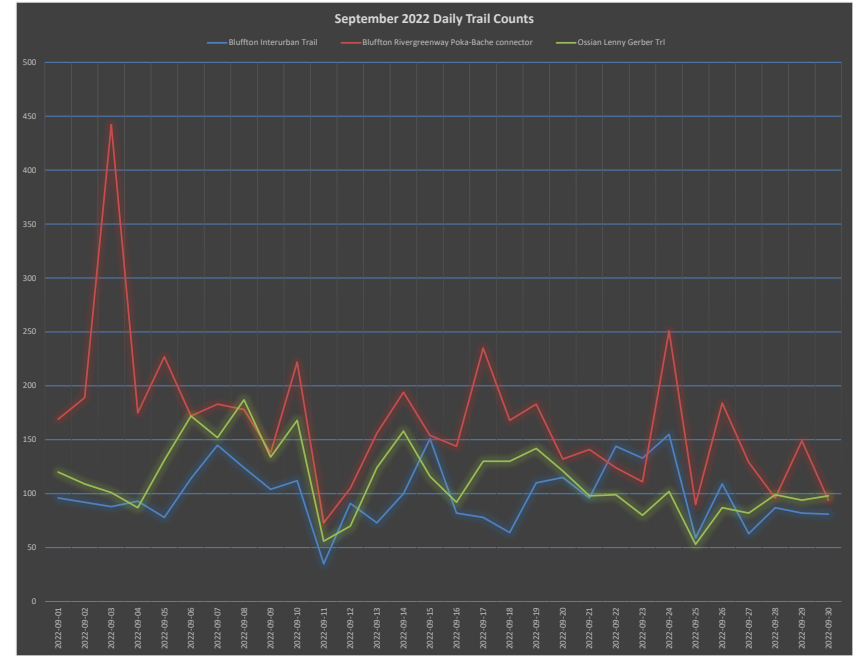

2022 Wells Co Trail Counts

Produced by NIRCC
1/4/23

Daily Trail Counts

Daily Trail Counts

Weekly Trail Counts

2022 Weekly Trail Counts

Avg Monthly Trail Counts

Avg Hourly Trail Counts

Avg Hourly Trail Counts

Day of the Week Avg Trail Counts

Day of the Week Avg Trail Counts