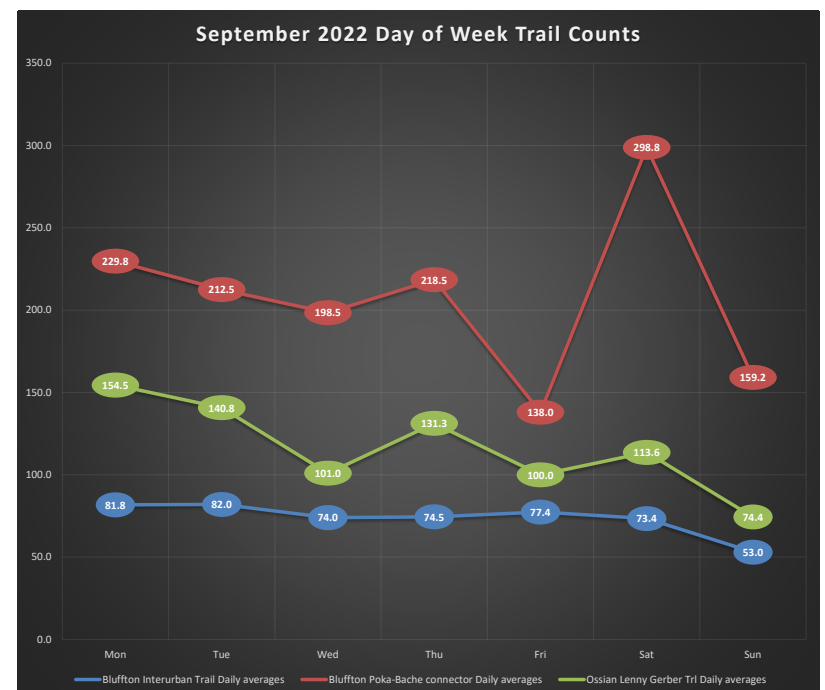

2022 Wells Co Trail Counts

Produced by NIRCC
1/4/23

Daily Trail Counts

Daily Trail Counts

Weekly Trail Counts

2022 Weekly Trail Counts

Avg Monthly Trail Counts

Avg Hourly Trail Counts

Avg Hourly Trail Counts

Day of the Week Avg Trail Counts

Day of the Week Avg Trail Counts