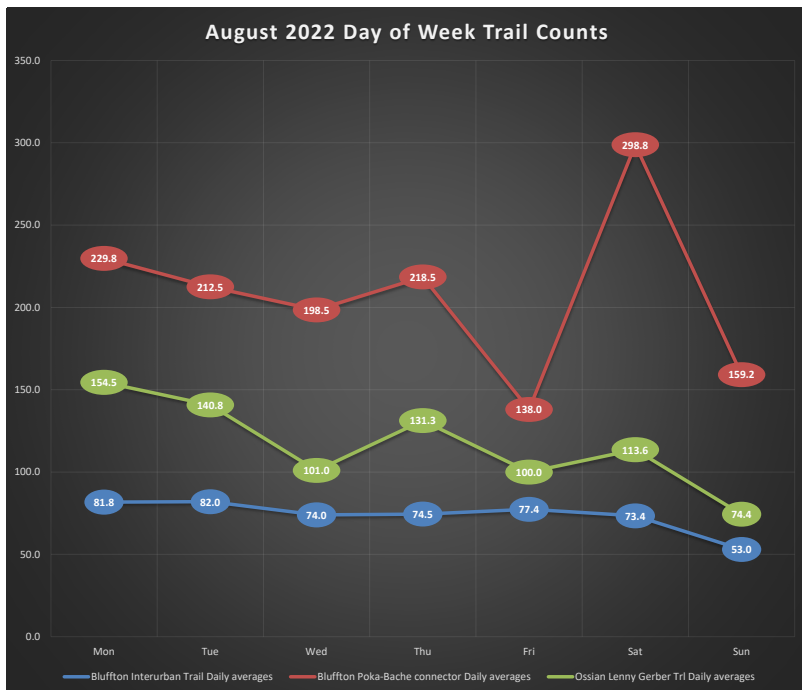

2022 Wells Co Trail Counts

Produced by NIRCC
1/4/23

Daily Trail Counts

Daily Trail Counts

Weekly Trail Counts

2022 Weekly Trail Counts

Avg Monthly Trail Counts

Avg Hourly Trail Counts

Avg Hourly Trail Counts

Day of the Week Avg Trail Counts

Day of the Week Avg Trail Counts