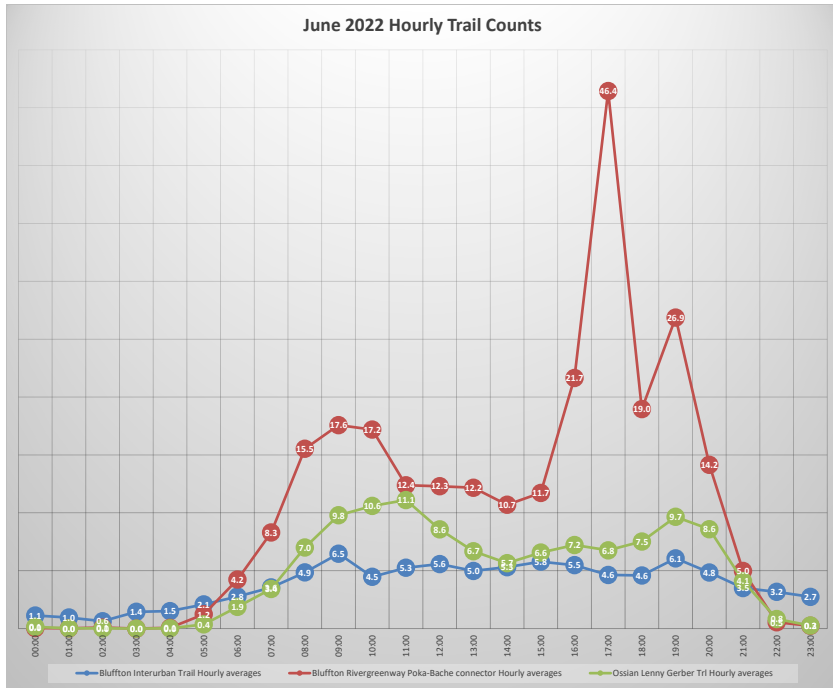

2022 Wells Co Trail Counts

Produced by NIRCC
1/4/23

Daily Trail Counts

Daily Trail Counts

Weekly Trail Counts

2022 Weekly Trail Counts

Avg Monthly Trail Counts

Avg Hourly Trail Counts

Avg Hourly Trail Counts

Day of the Week Avg Trail Counts

Day of the Week Avg Trail Counts