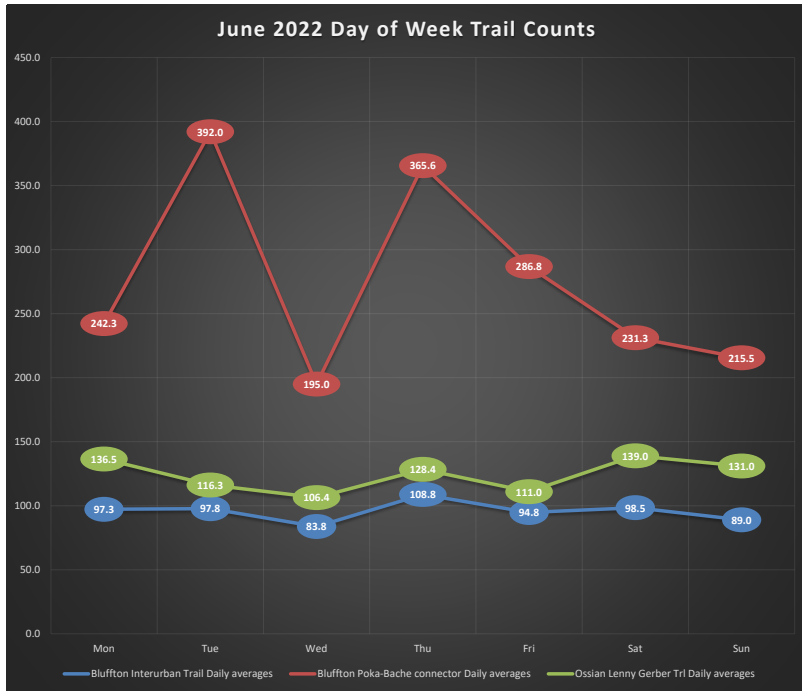

2022 Wells Co Trail Counts

Produced by NIRCC
1/4/23

Daily Trail Counts

Daily Trail Counts

Weekly Trail Counts

2022 Weekly Trail Counts

Avg Monthly Trail Counts

Avg Hourly Trail Counts

Avg Hourly Trail Counts

Day of the Week Avg Trail Counts

Day of the Week Avg Trail Counts