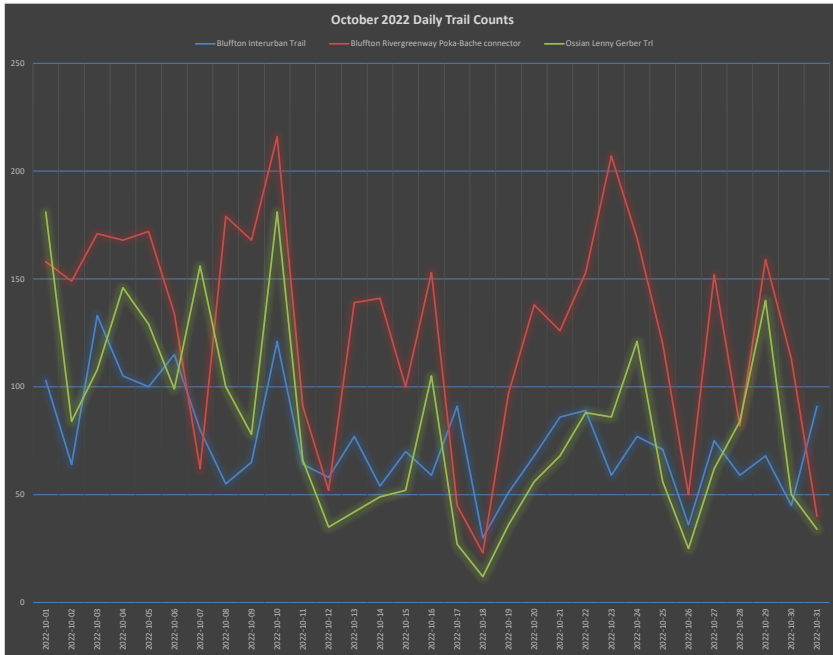

2022 Wells Co Trail Counts

Produced by NIRCC
1/4/23

Daily Trail Counts

Daily Trail Counts

Weekly Trail Counts

2022 Weekly Trail Counts

Avg Monthly Trail Counts

Avg Hourly Trail Counts

Avg Hourly Trail Counts

Day of the Week Avg Trail Counts

Day of the Week Avg Trail Counts