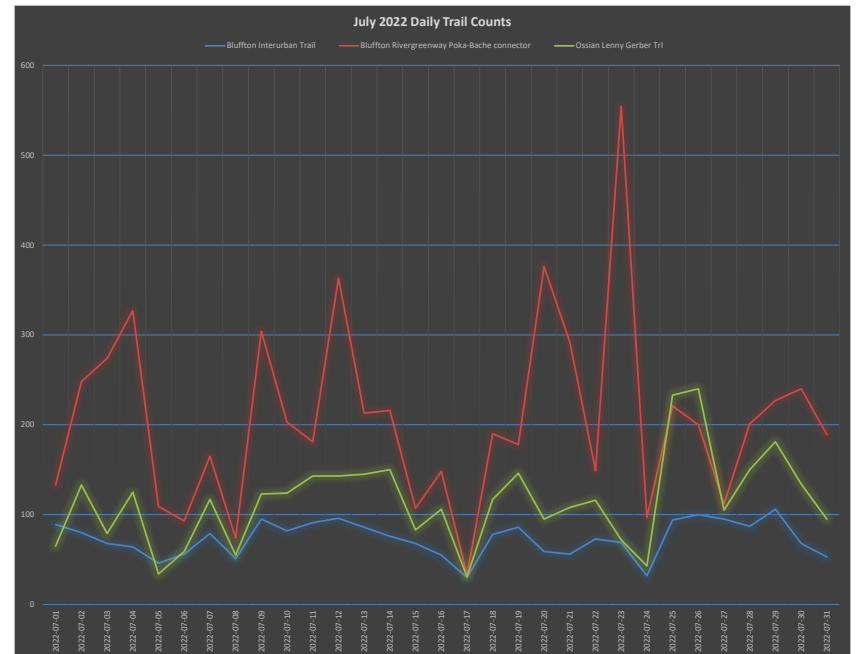

2022 Wells Co Trail Counts

Produced by NIRCC
1/4/23

Daily Trail Counts

Daily Trail Counts

Weekly Trail Counts

2022 Weekly Trail Counts

Avg Monthly Trail Counts

Avg Hourly Trail Counts

Avg Hourly Trail Counts

Day of the Week Avg Trail Counts

Day of the Week Avg Trail Counts