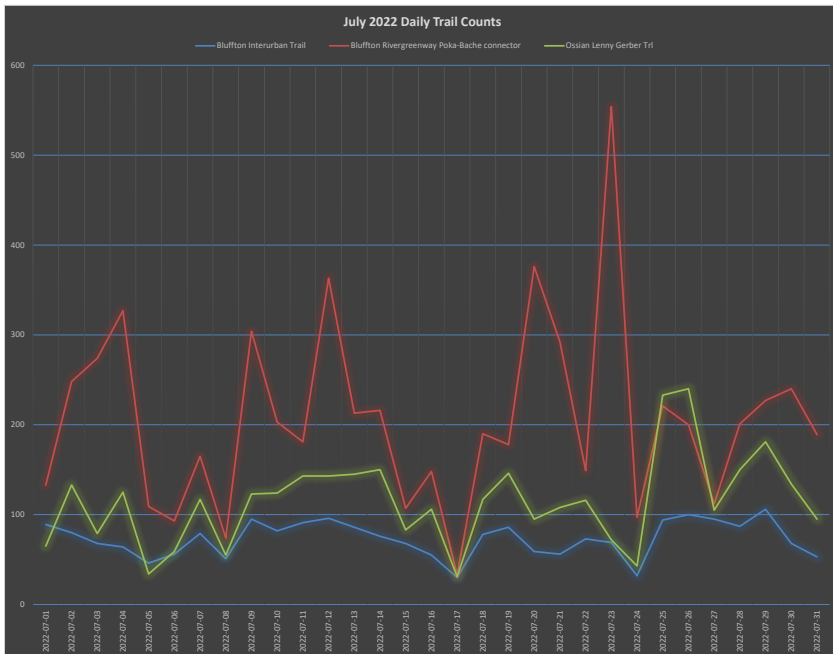

2022 Wells Co Trail Counts

Produced by NIRCC
1/4/23

Daily Trail Counts

Daily Trail Counts

Weekly Trail Counts

2022 Weekly Trail Counts

Avg Monthly Trail Counts

Avg Hourly Trail Counts

Avg Hourly Trail Counts

Day of the Week Avg Trail Counts

Day of the Week Avg Trail Counts