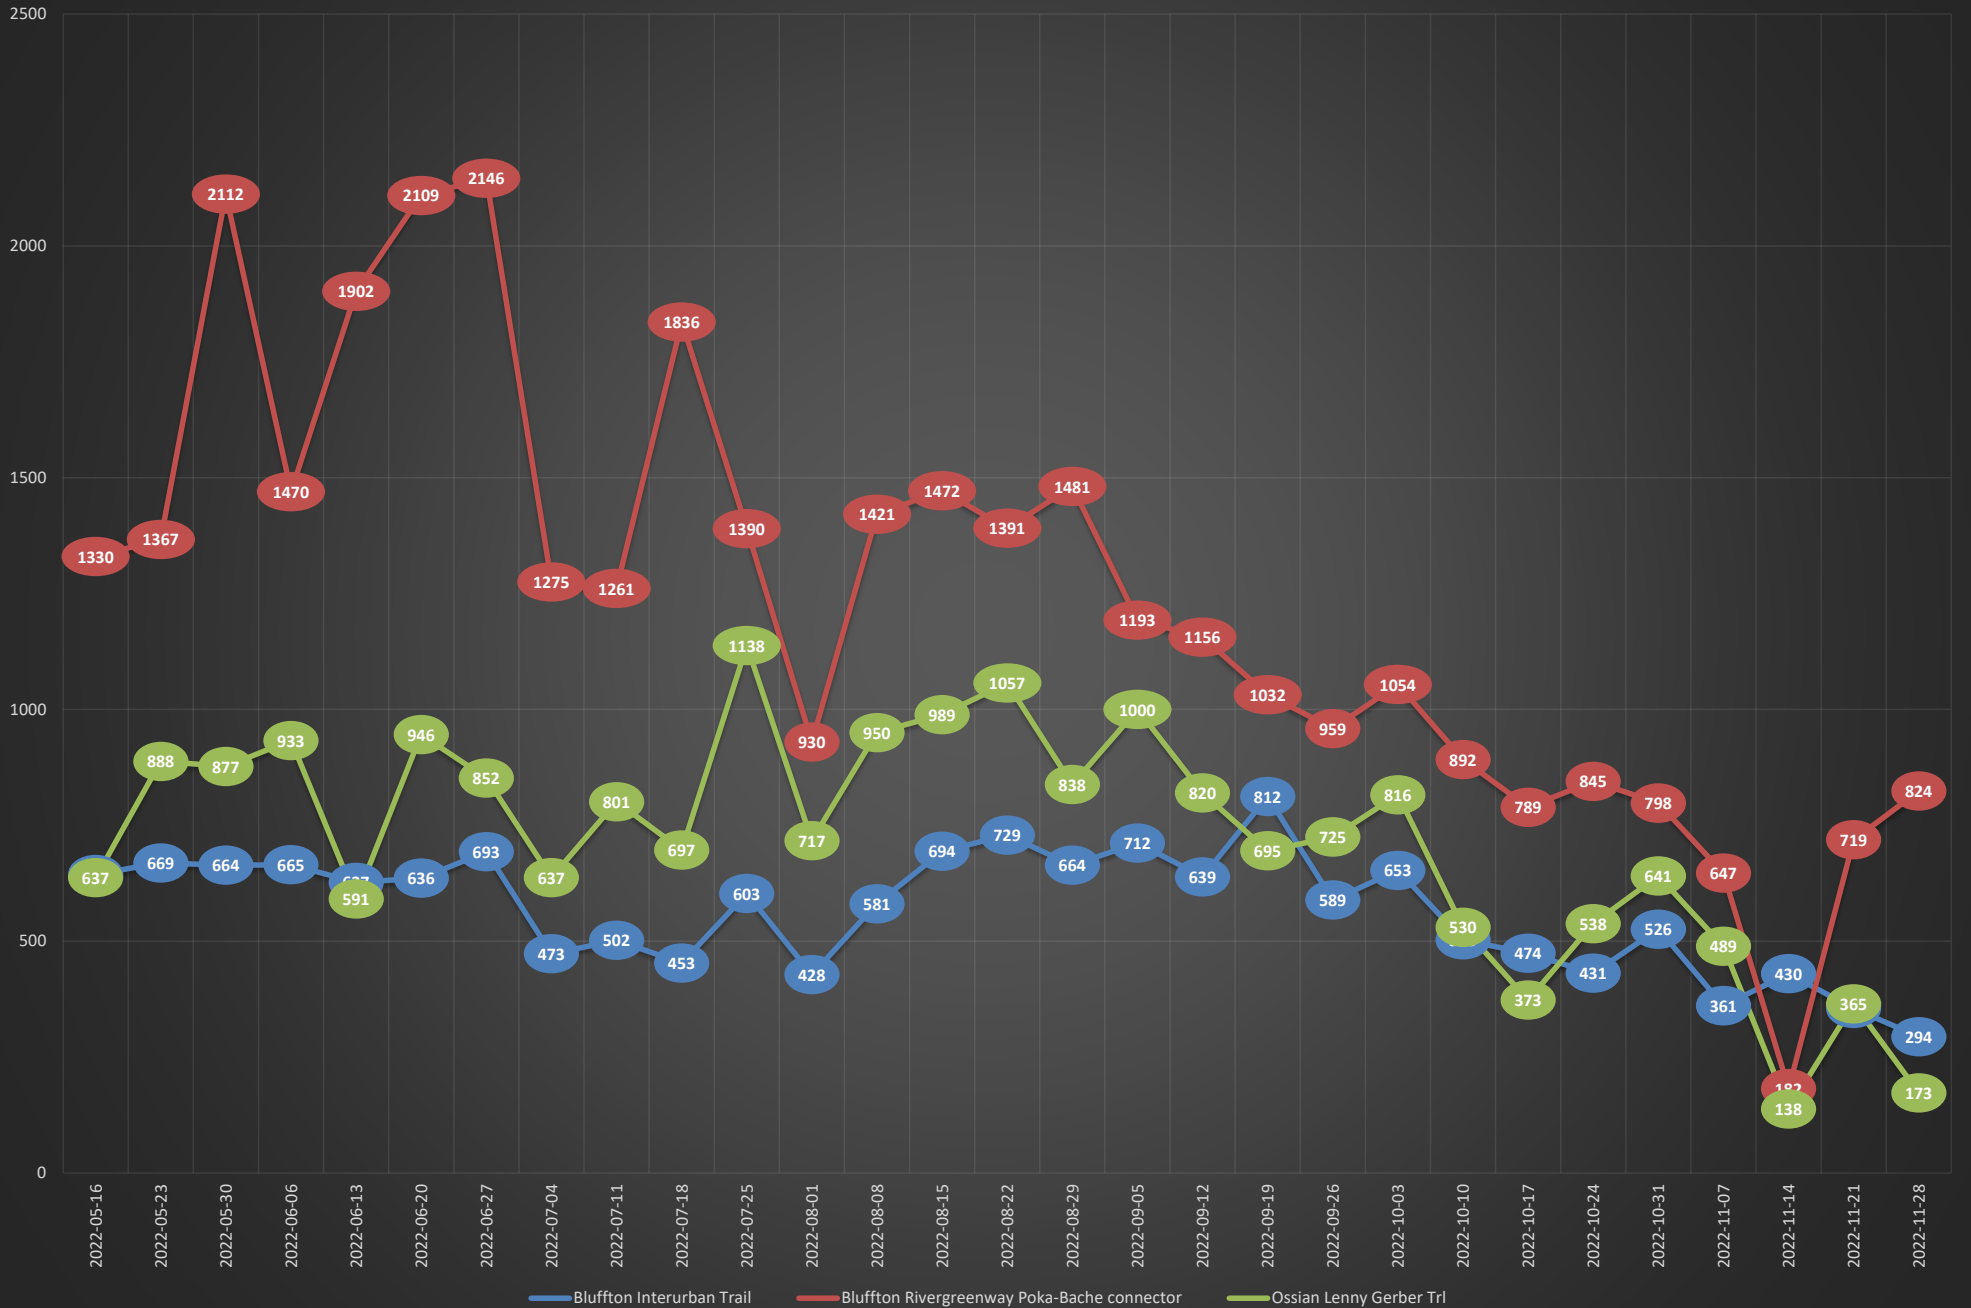

2022 Wells Co Trail Counts

Produced by NIRCC
1/4/23

Daily Trail Counts

Daily Trail Counts

Weekly Trail Counts

2022 Weekly Trail Counts

Avg Monthly Trail Counts

Avg Hourly Trail Counts

Avg Hourly Trail Counts

Day of the Week Avg Trail Counts

Day of the Week Avg Trail Counts