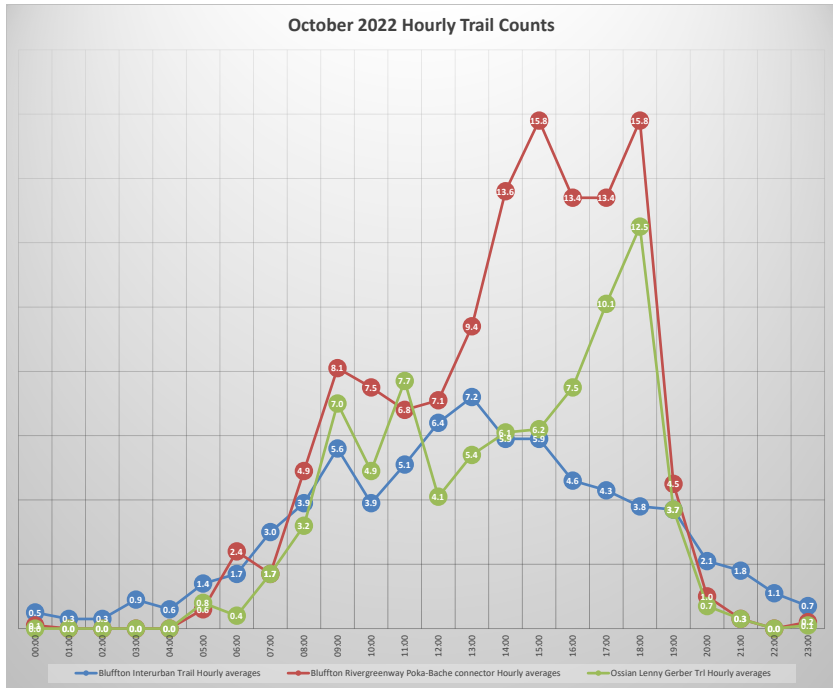

2022 Wells Co Trail Counts

Produced by NIRCC
1/4/23

Daily Trail Counts

Daily Trail Counts

Weekly Trail Counts

2022 Weekly Trail Counts

Avg Monthly Trail Counts

Avg Hourly Trail Counts

Avg Hourly Trail Counts

Day of the Week Avg Trail Counts

Day of the Week Avg Trail Counts