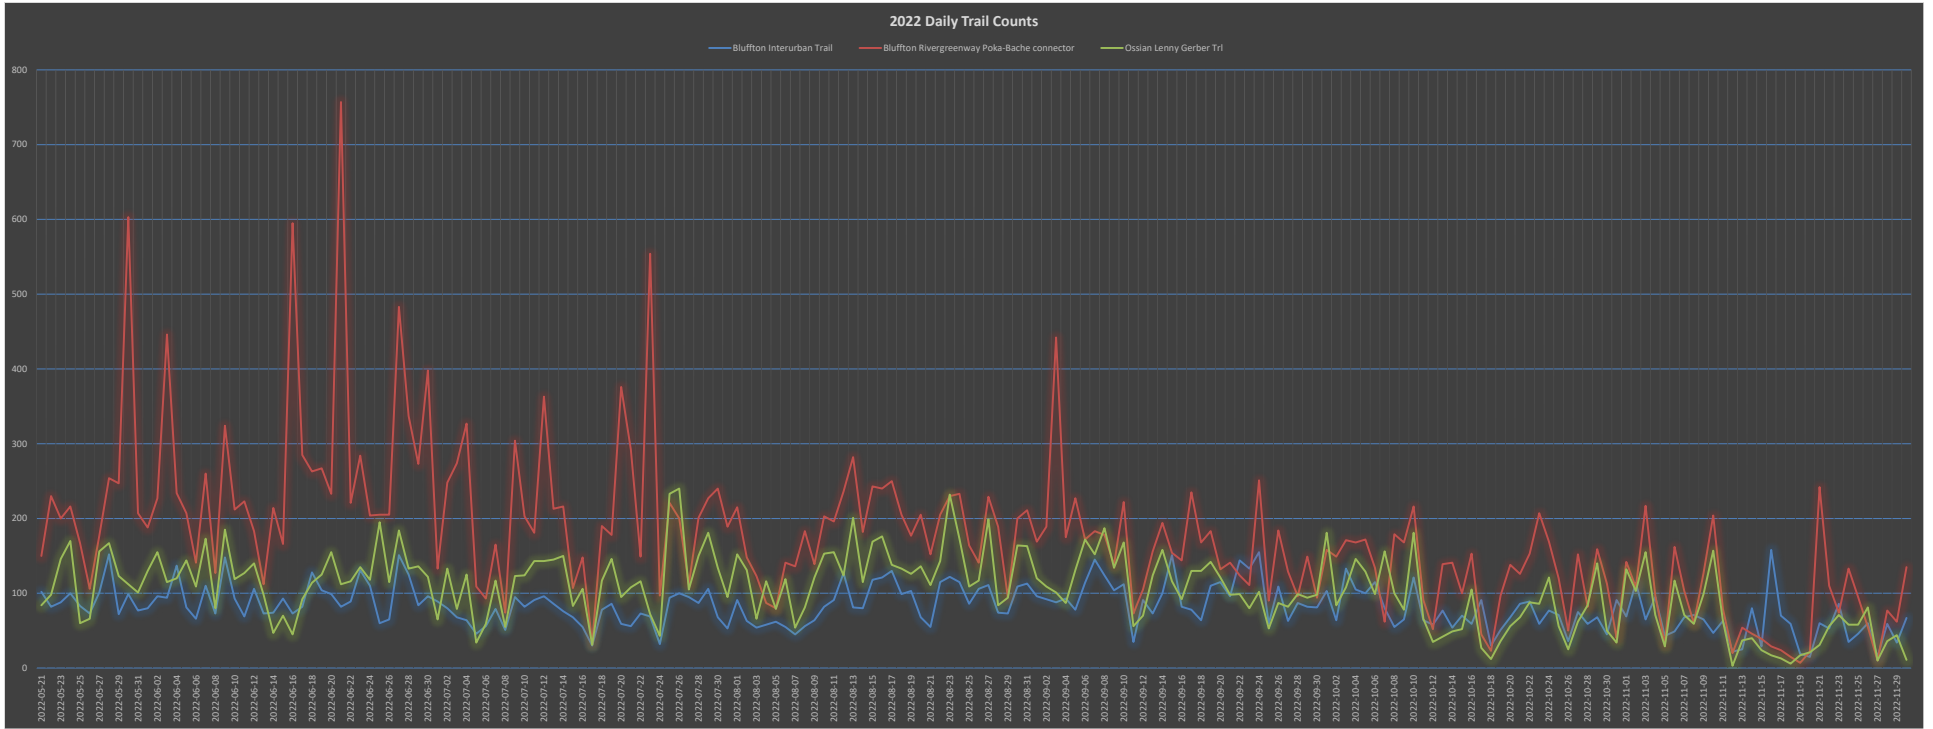

2022 Wells Co Trail Counts

Produced by NIRCC
1/4/23

Daily Trail Counts

Daily Trail Counts

Weekly Trail Counts

2022 Weekly Trail Counts

Avg Monthly Trail Counts

Avg Hourly Trail Counts

Avg Hourly Trail Counts

Day of the Week Avg Trail Counts

Day of the Week Avg Trail Counts