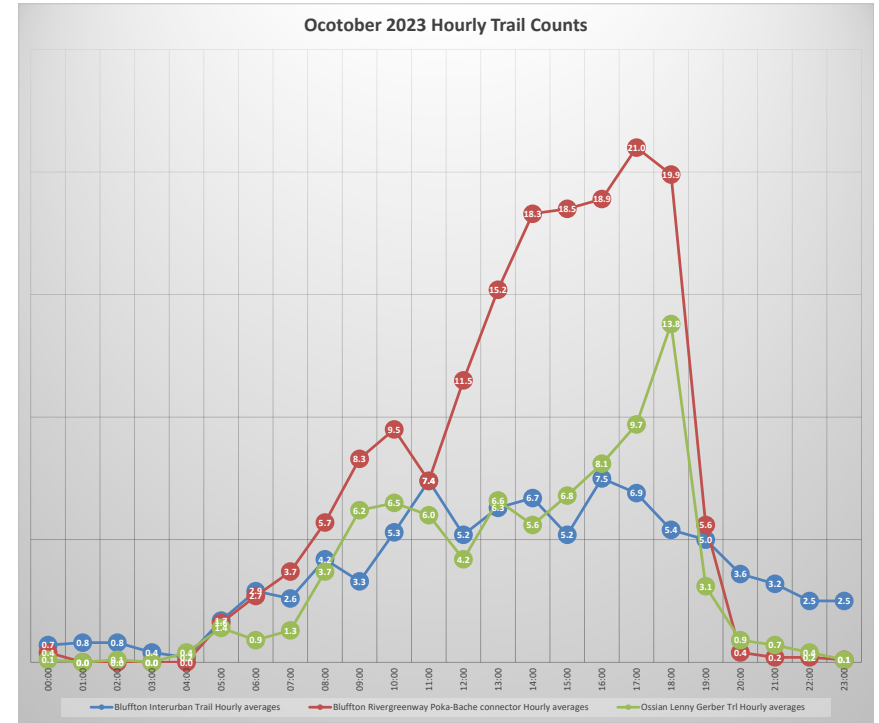

Avg Hourly Trail Counts