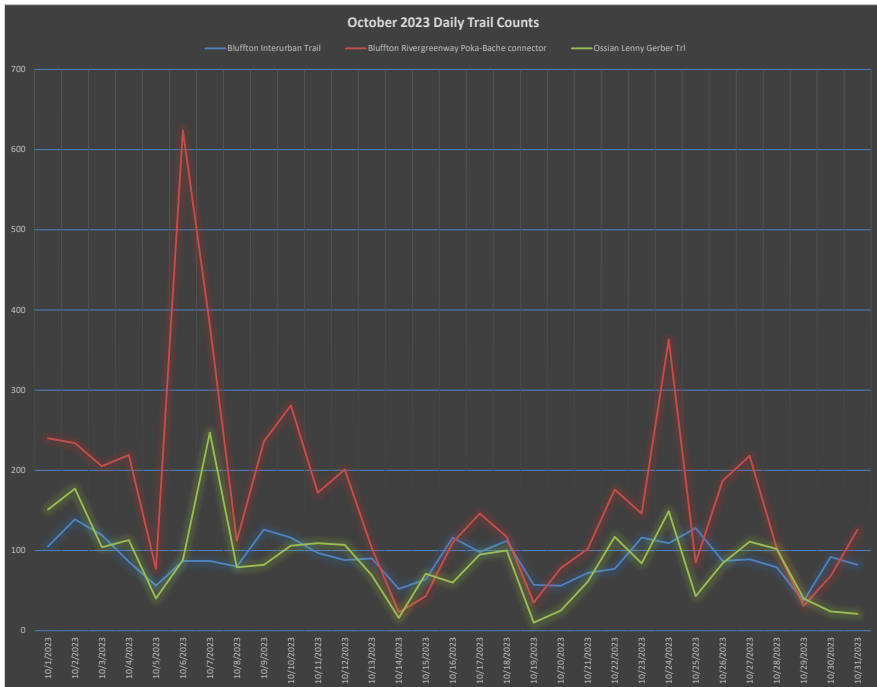

Daily Trail Counts