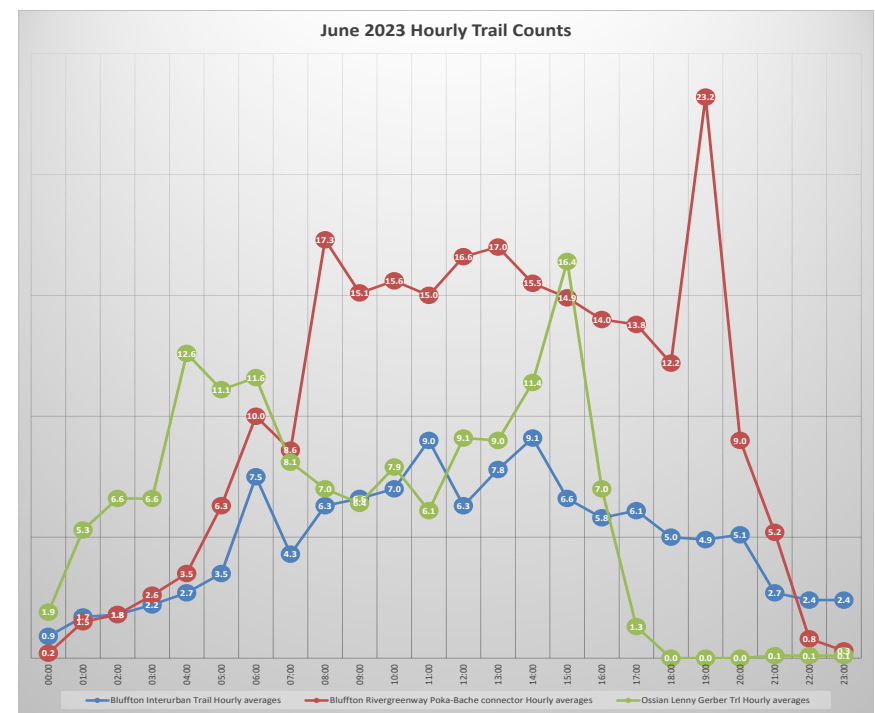

Avg Hourly Trail Counts