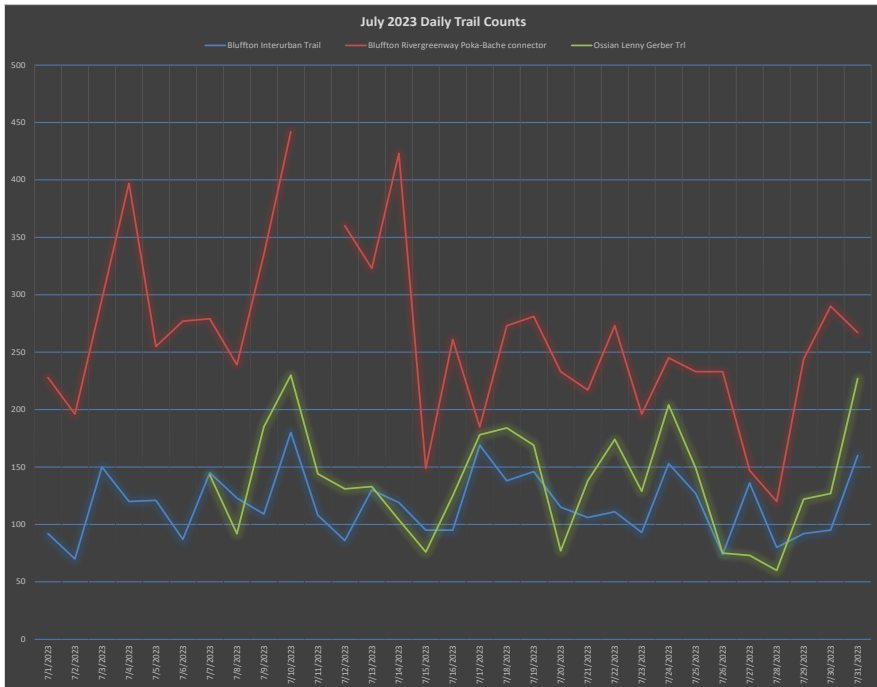

Daily Trail Counts