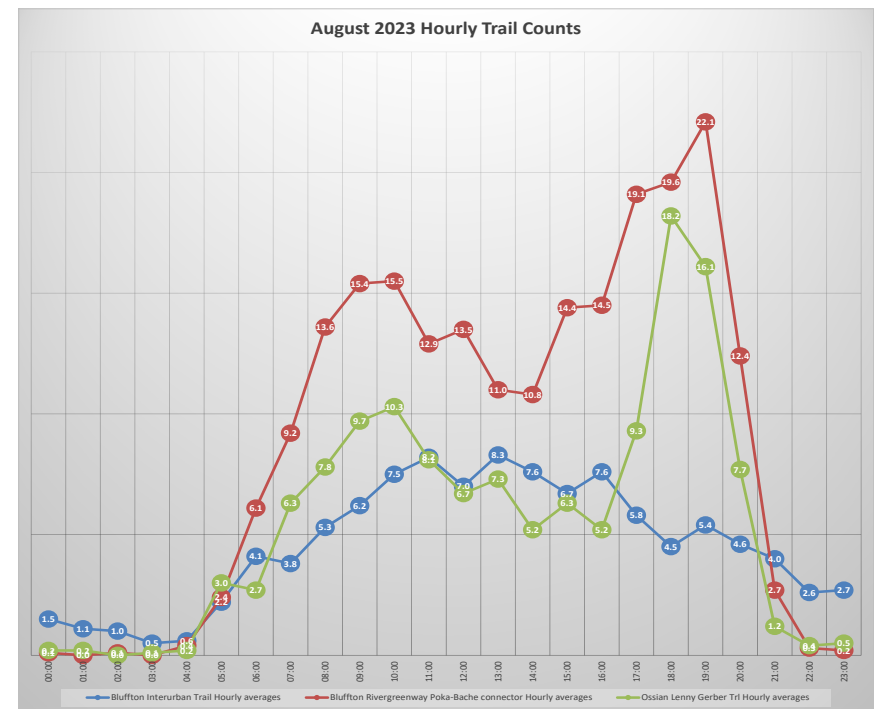

Avg Hourly Trail Counts