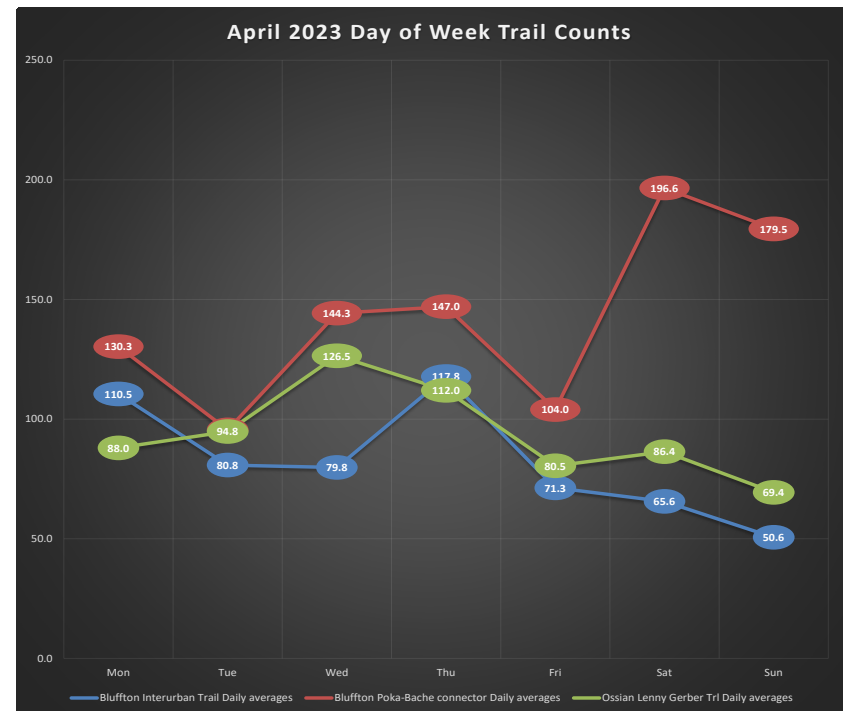

Day of the Week Avg Trail Counts