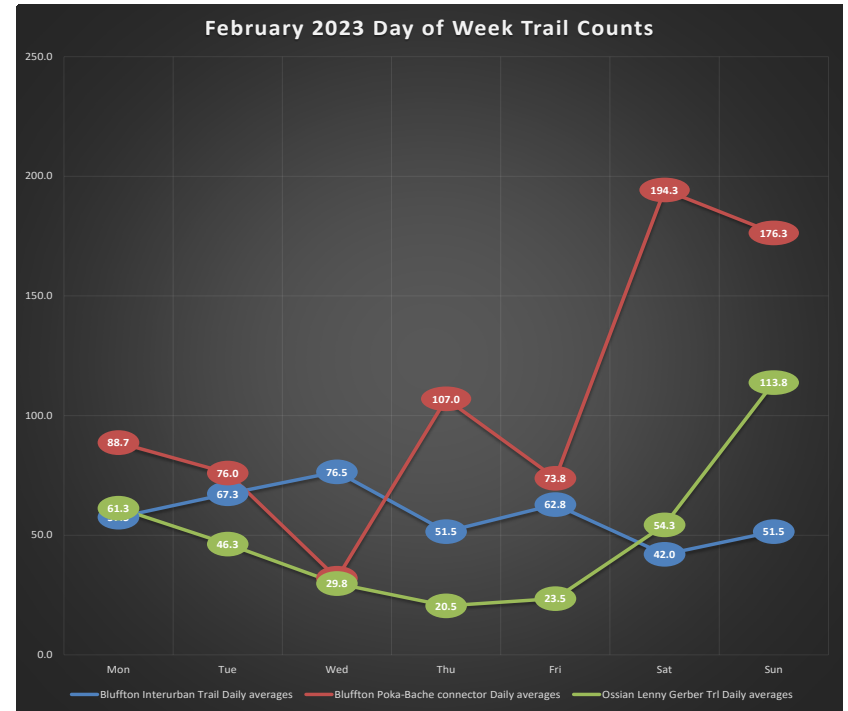

Day of the Week Avg Trail Counts