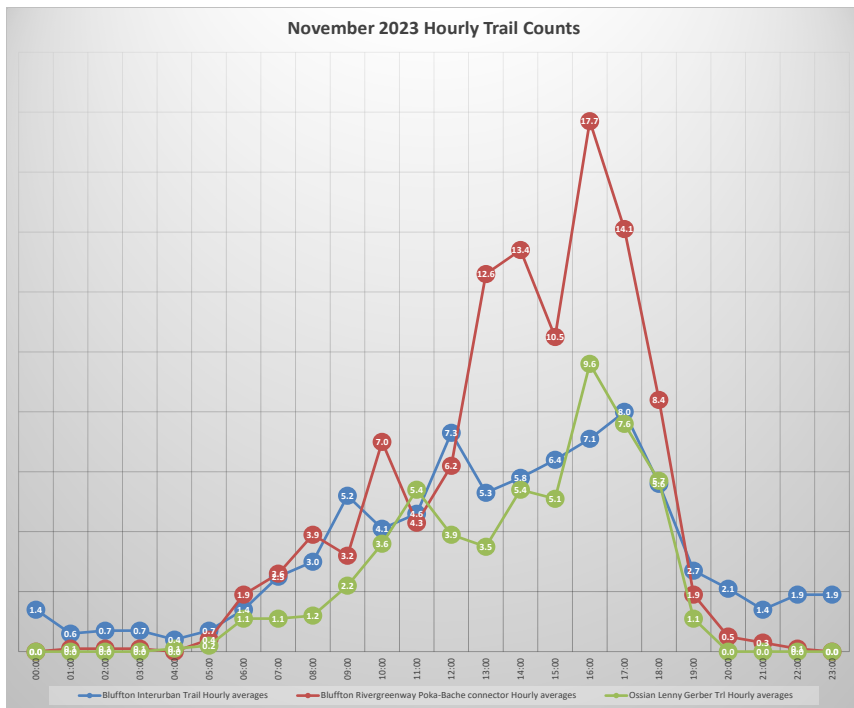

Avg Hourly Trail Counts