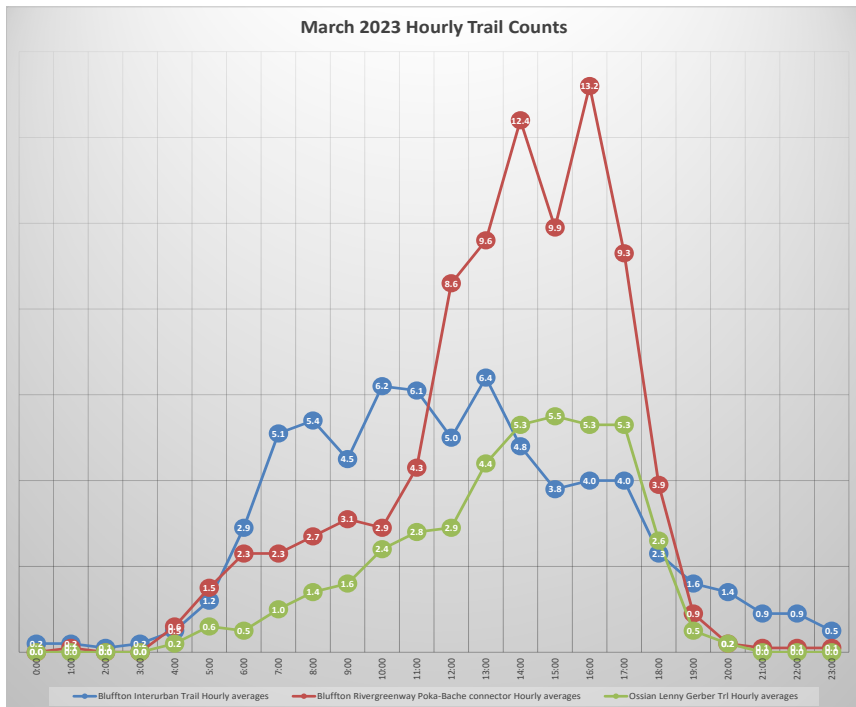

# Avg Monthly Trail Counts

## 2023 Monthly Trail Counts

— Bluffton Interurban Trail

— Bluffton Poka-Bache connector

— Ossian Lenny Gerber Trl

# Avg Hourly Trail Counts