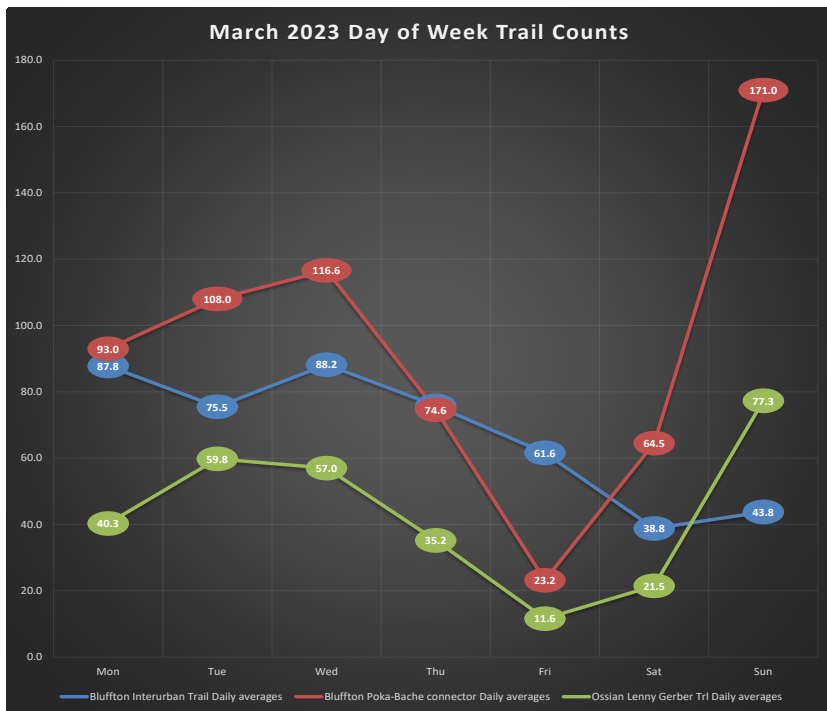

Day of the Week Avg Trail Counts