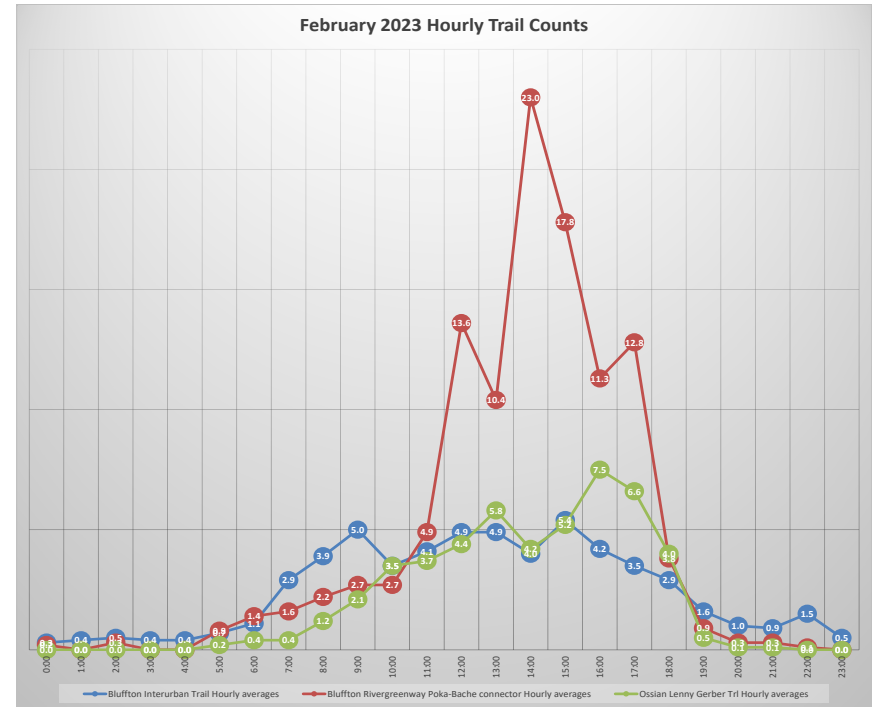

# Avg Monthly Trail Counts

## 2023 Monthly Trail Counts

— Bluffton Interurban Trail

— Bluffton Poka-Bache connector

— Ossian Lenny Gerber Trl

# Avg Hourly Trail Counts