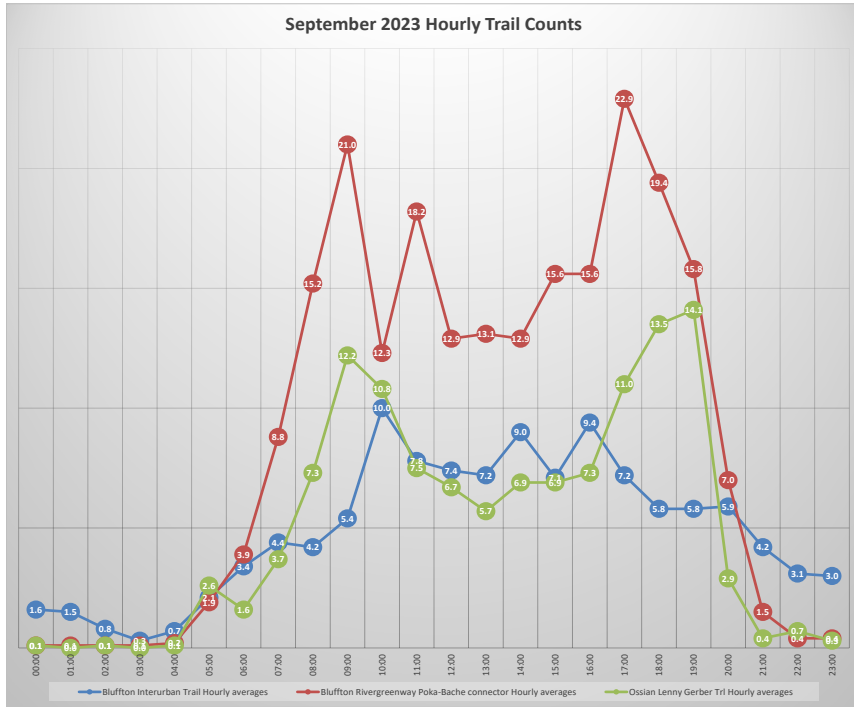

Avg Hourly Trail Counts