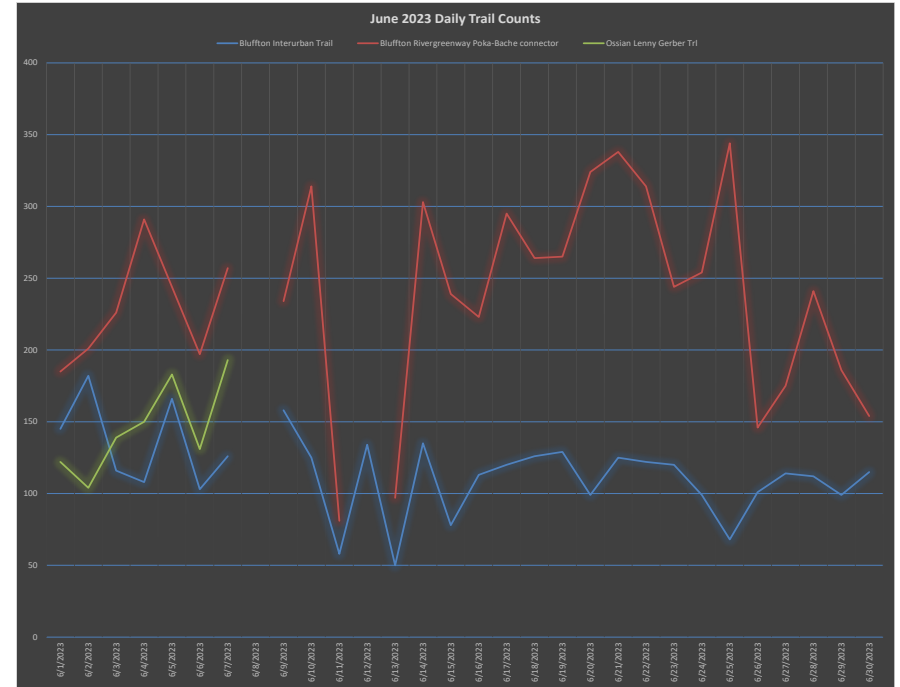

Daily Trail Counts