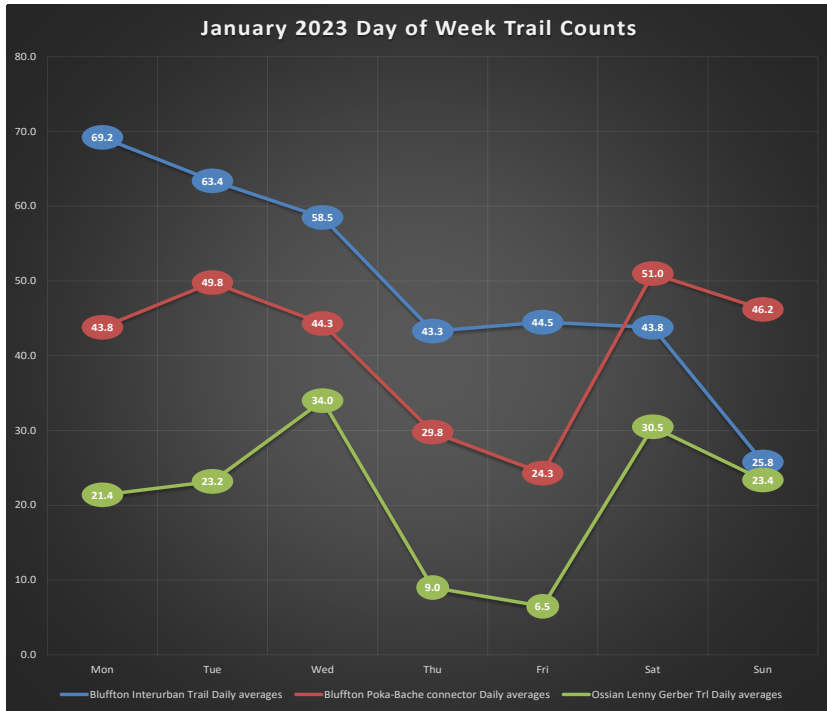

Day of the Week Avg Trail Counts