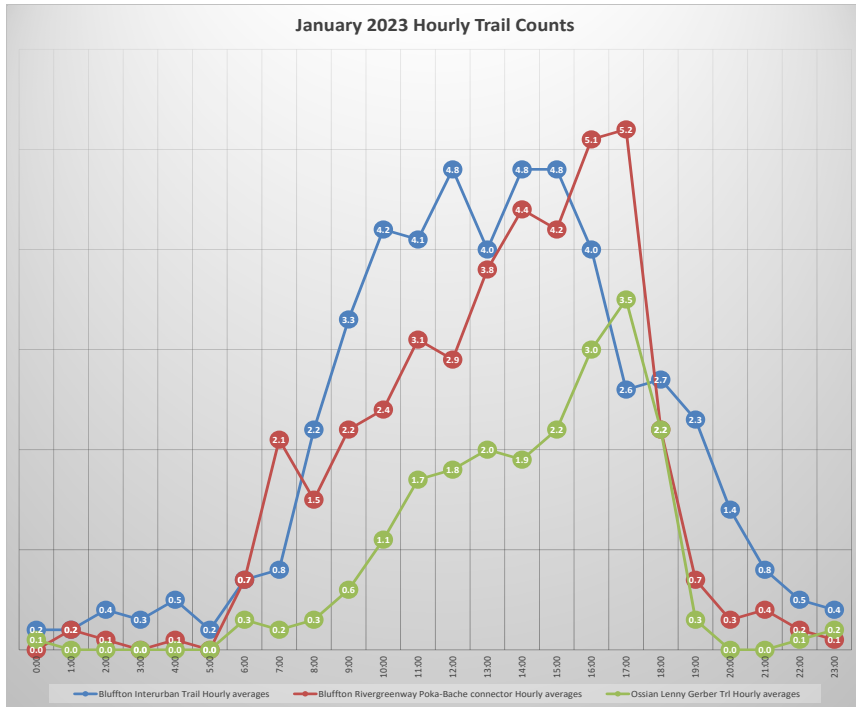

# Avg Monthly Trail Counts

## 2023 Monthly Trail Counts

— Bluffton Interurban Trail

— Bluffton Poka-Bache connector

— Ossian Lenny Gerber Trl

# Avg Hourly Trail Counts