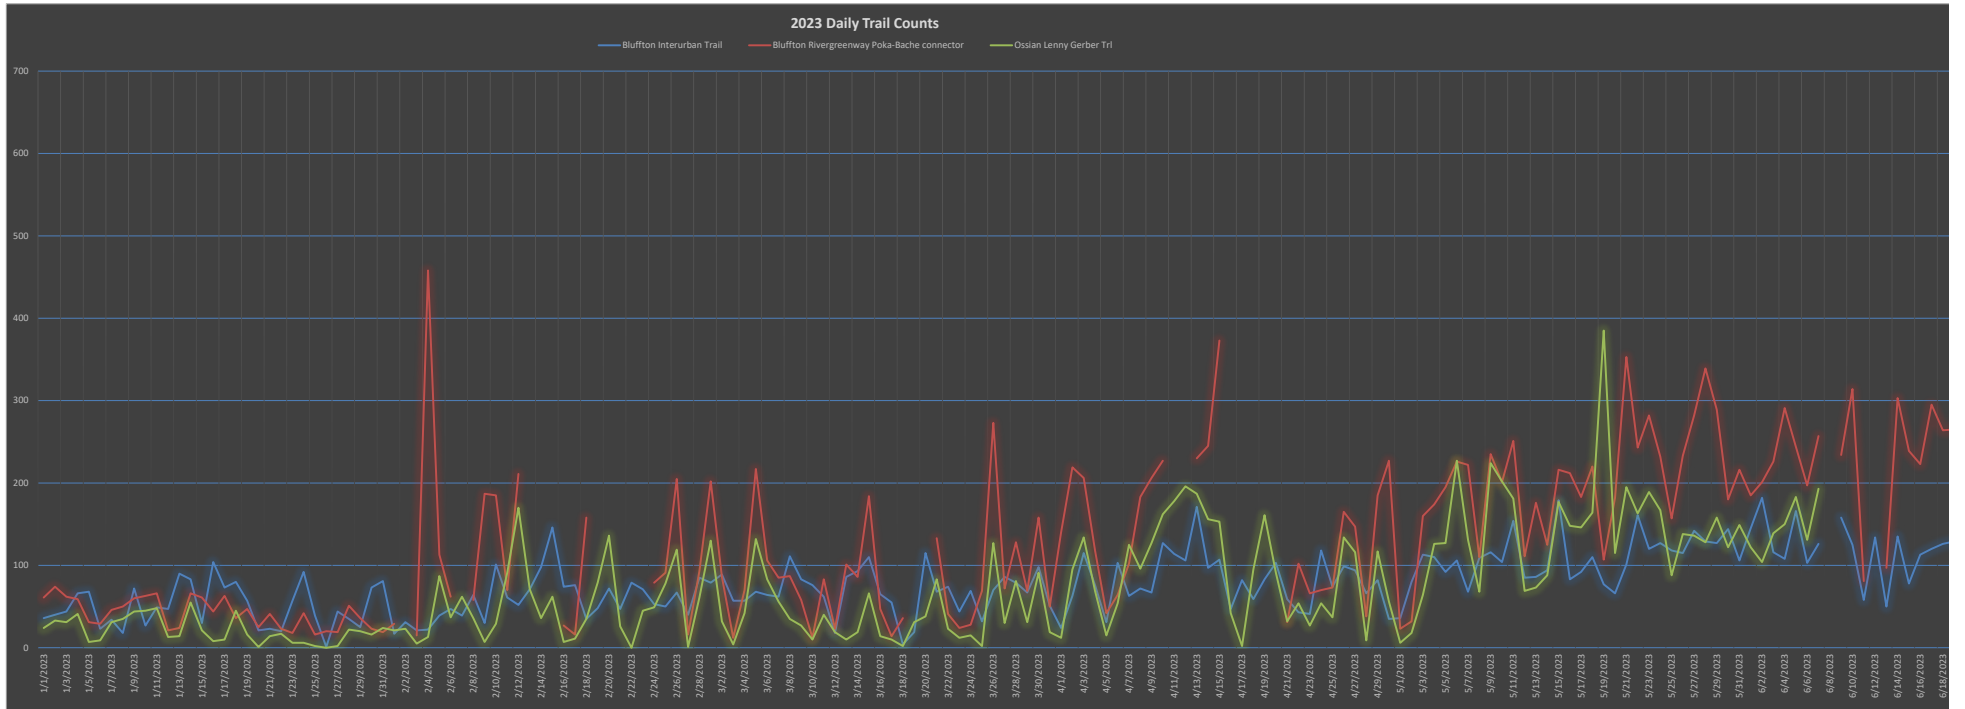

Daily Trail Counts