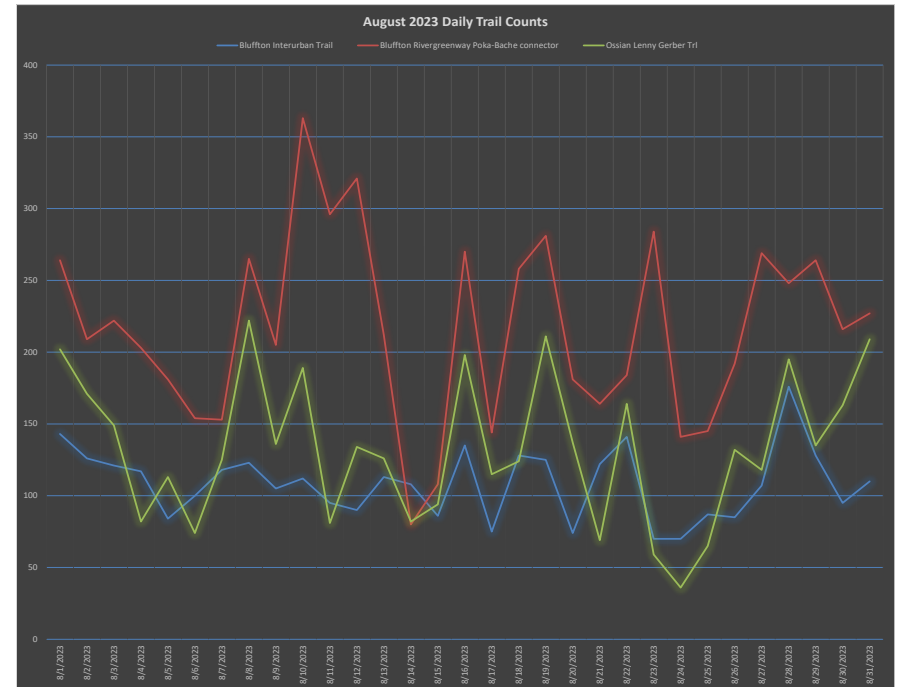

Daily Trail Counts