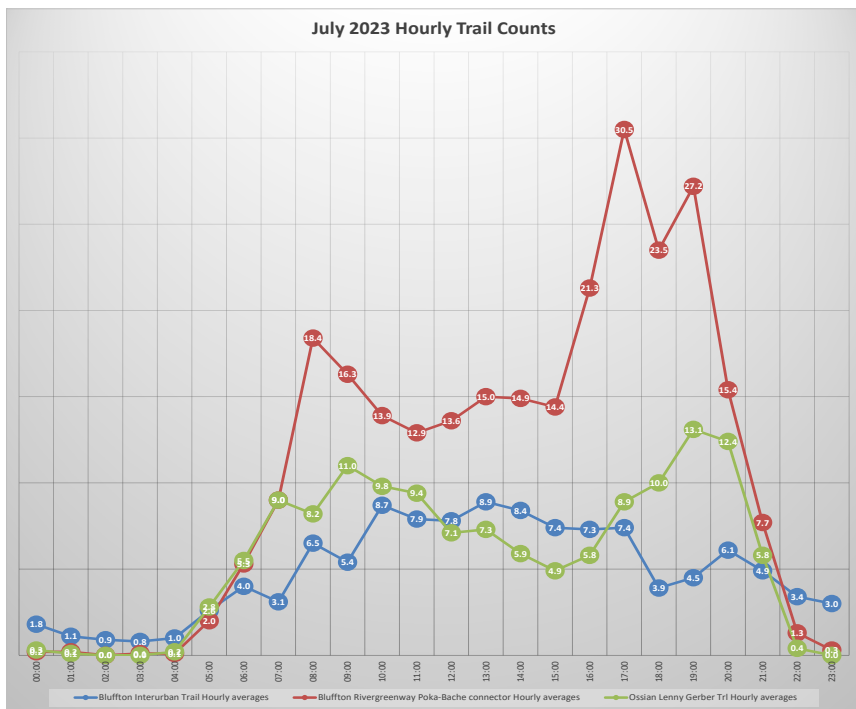

Avg Hourly Trail Counts