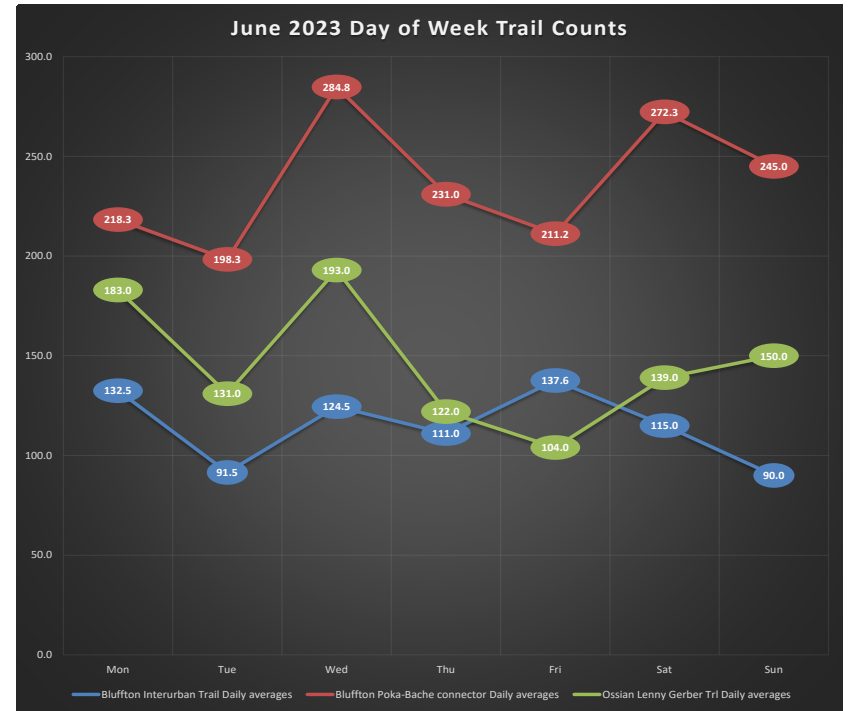

Day of the Week Avg Trail Counts