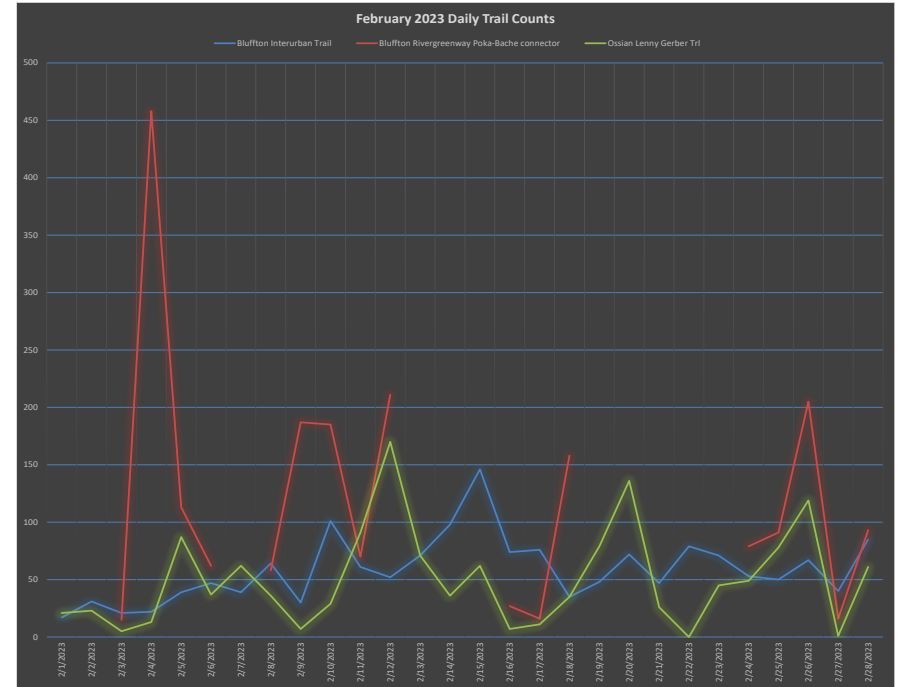

Daily Trail Counts