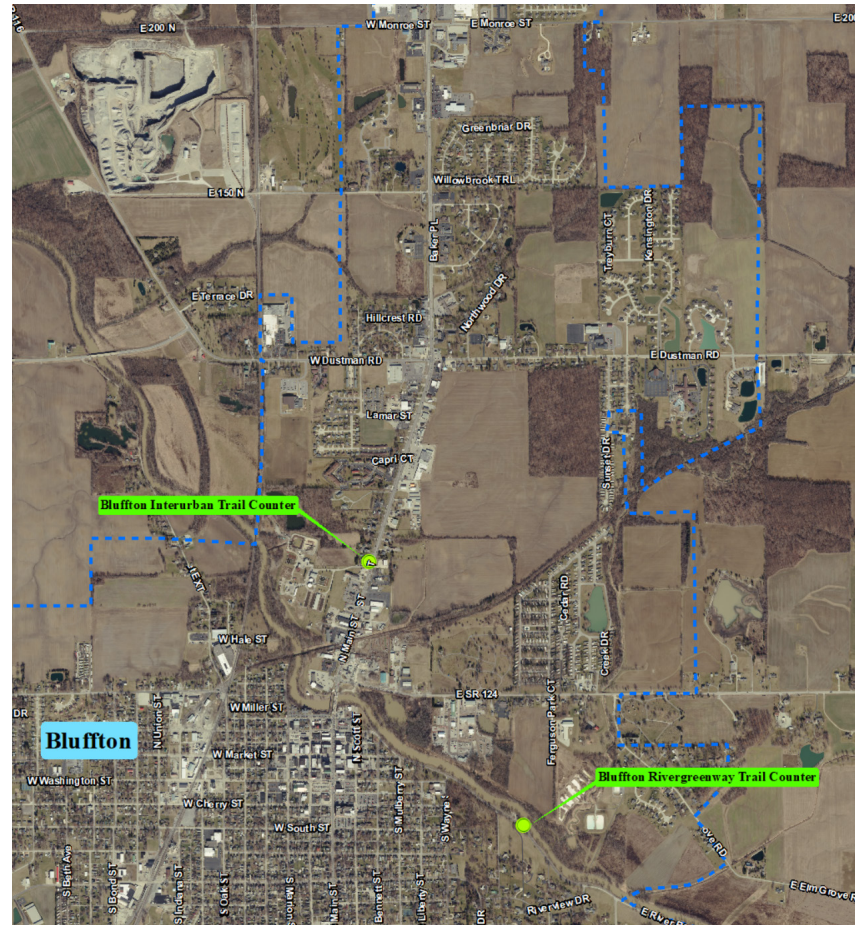

# Current Year Trail Counts as of 11/30/2023

**\*Note:**

Bluffton Rivergreenway is missing data in February (5 days), March (2 days), April (5 days), June (2 days), and July (1 day).  
Ossian Lenny Gerber Trail is missing data in June (23 days) and July (6 days).

## 2023 Monthly Trail Counts

— Bluffton Interurban Trail

— Bluffton Poka-Bache connector

— Ossian Lenny Gerber Trl