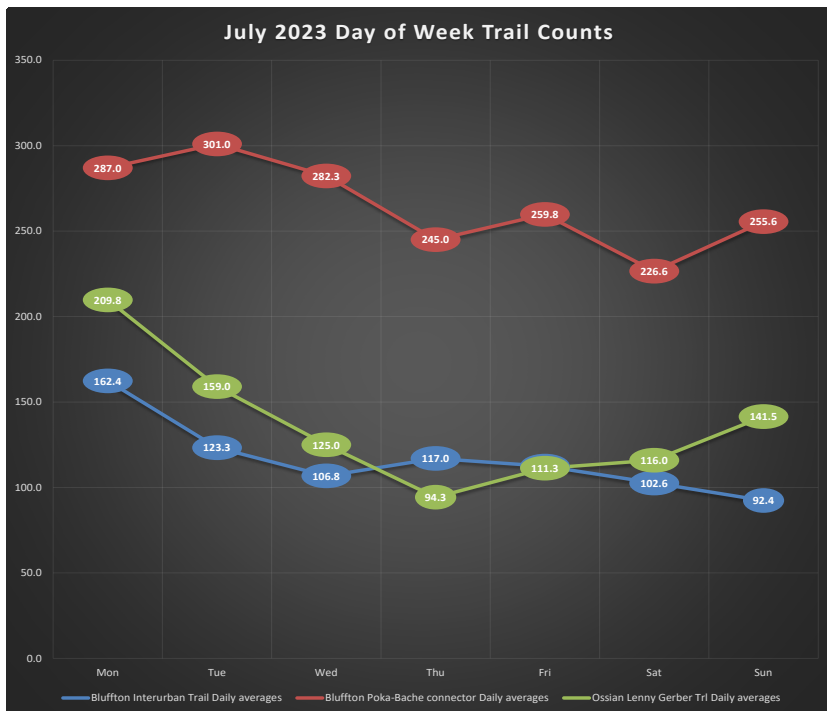

Day of the Week Avg Trail Counts