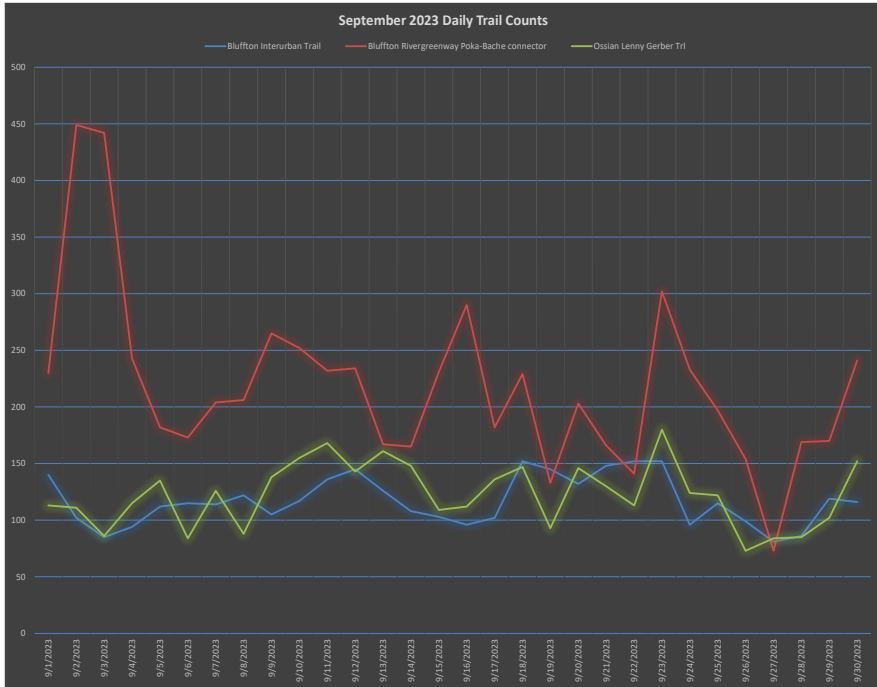

Daily Trail Counts