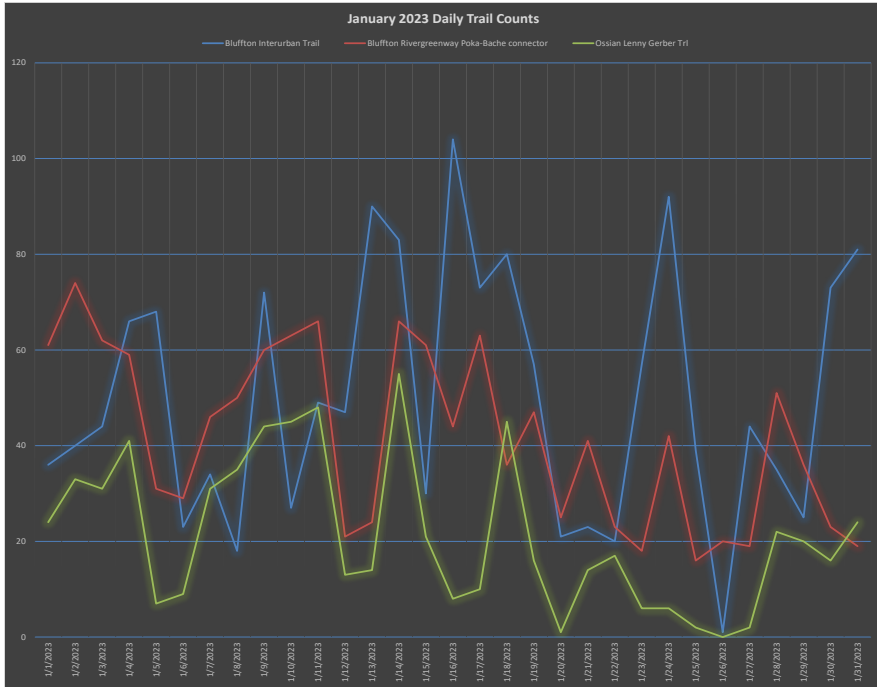

Daily Trail Counts