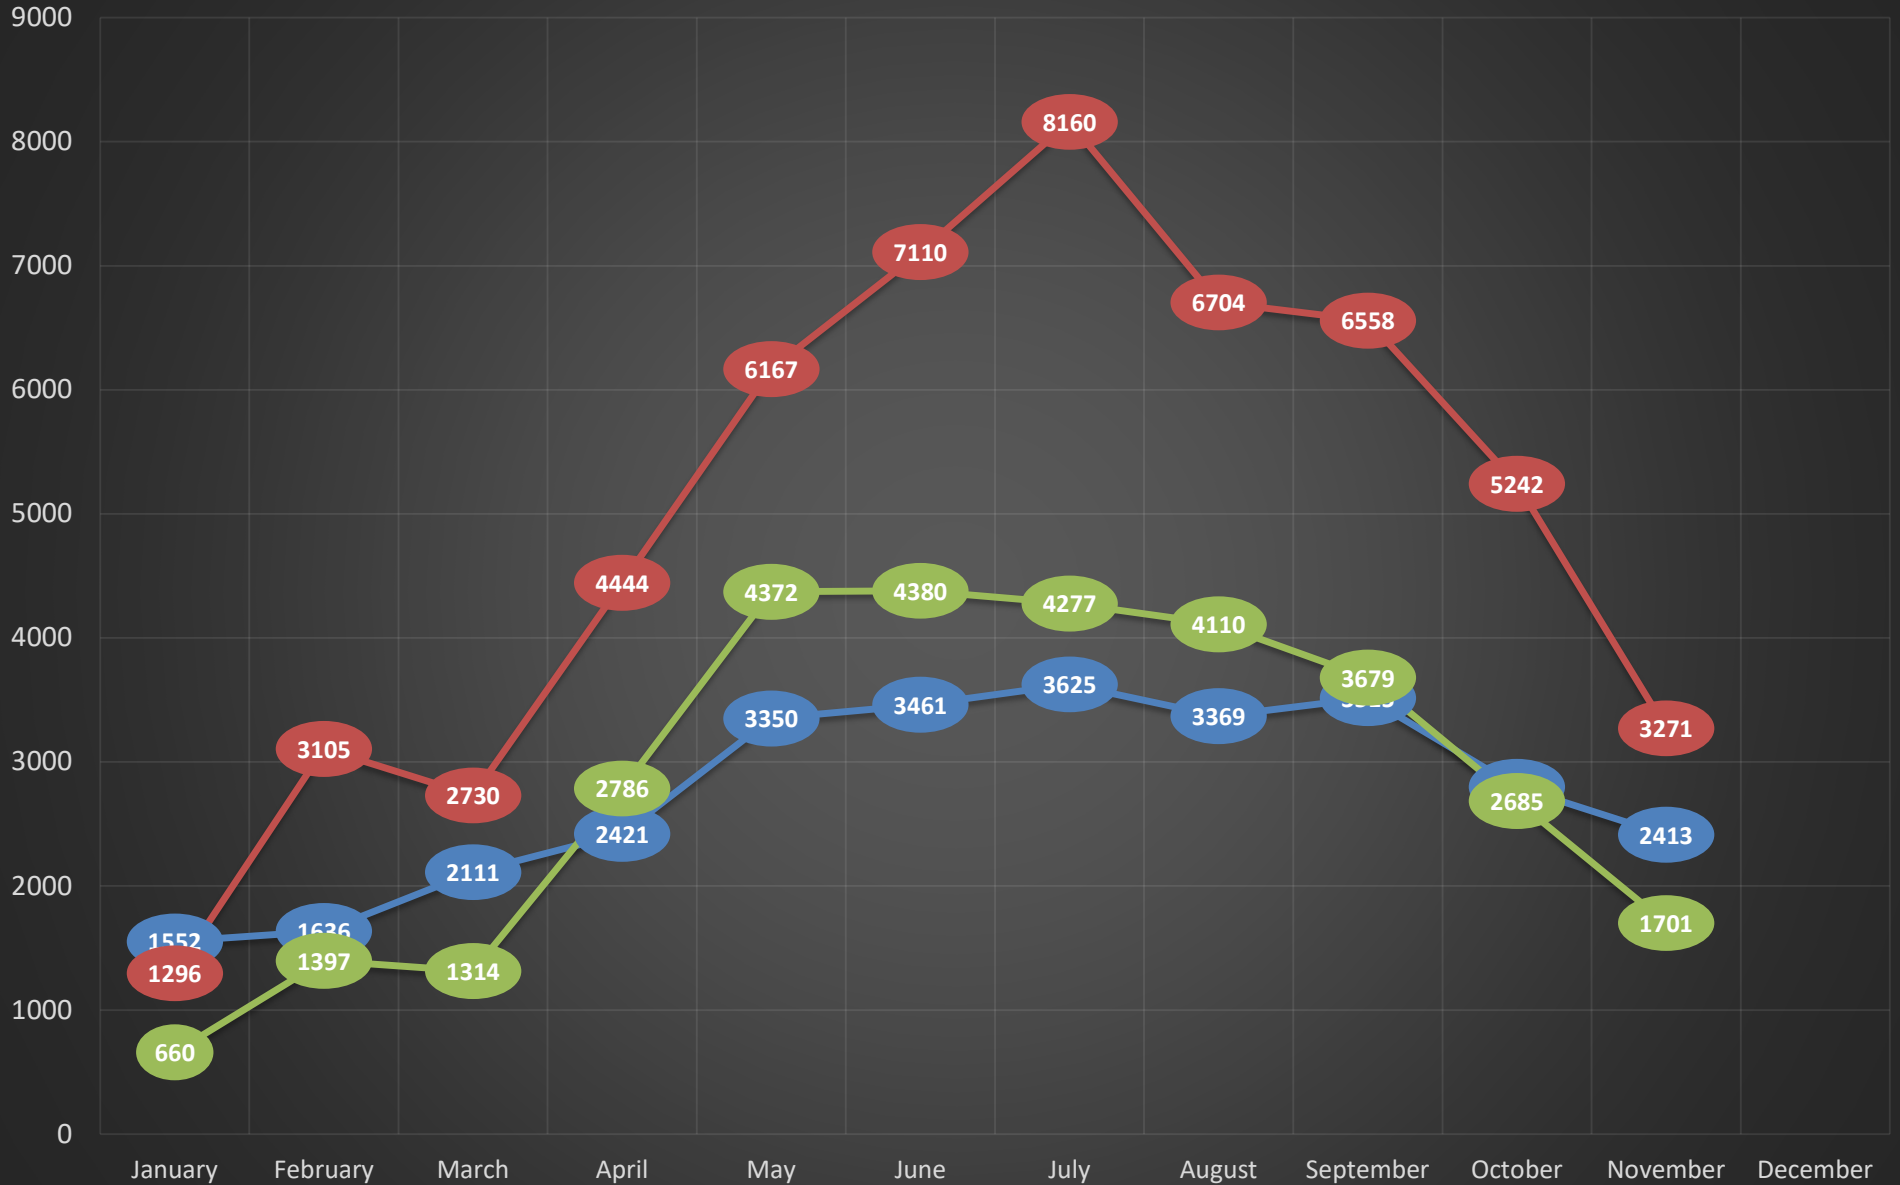

Avg Monthly Trail Counts

2023 Monthly Trail Counts

— Bluffton Interurban Trail

— Bluffton Poka-Bache connector

— Ossian Lenny Gerber Trl