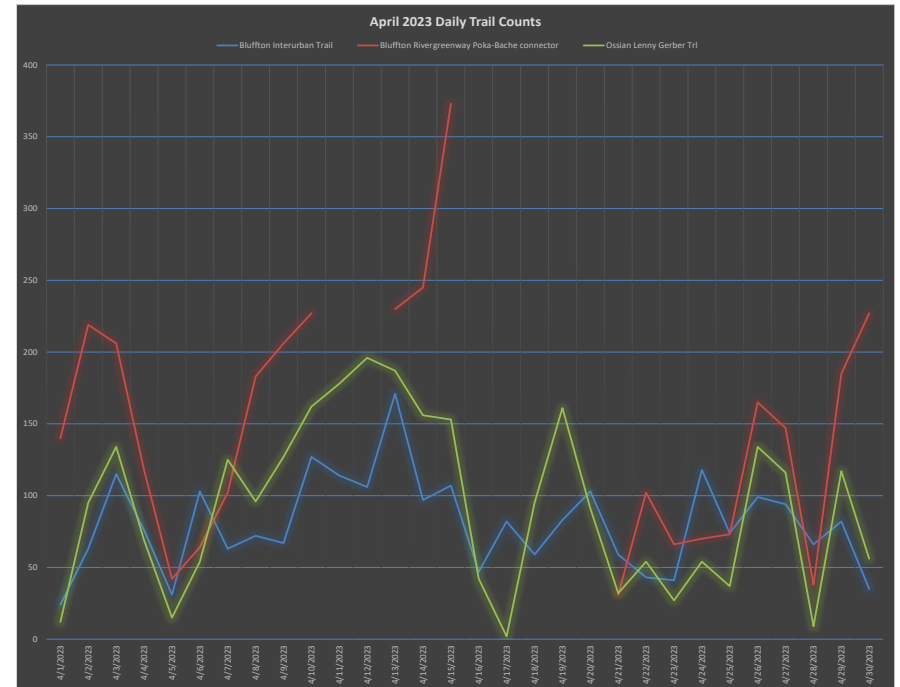

Daily Trail Counts