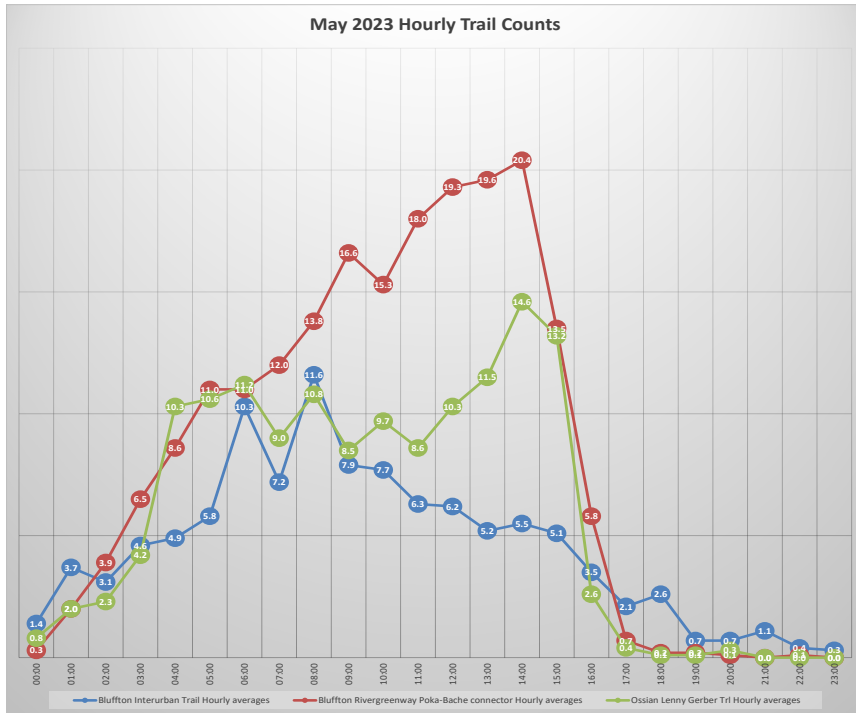

Avg Hourly Trail Counts