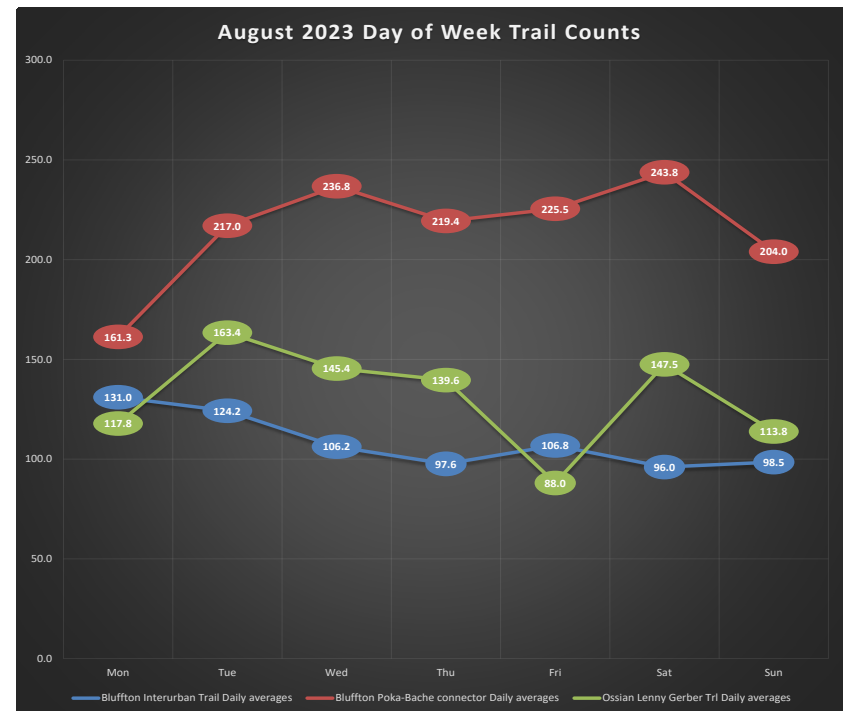

Day of the Week Avg Trail Counts