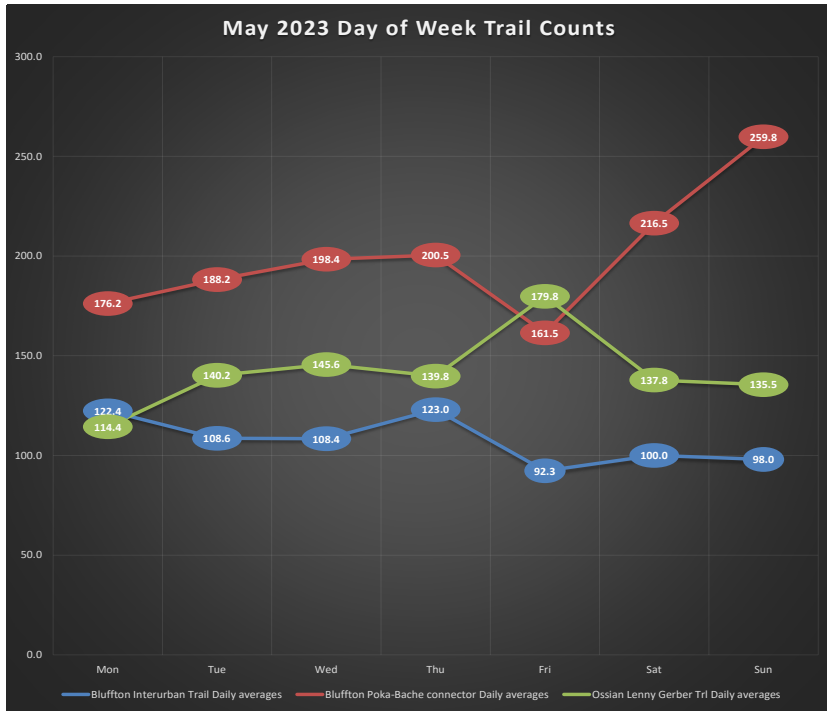

Day of the Week Avg Trail Counts