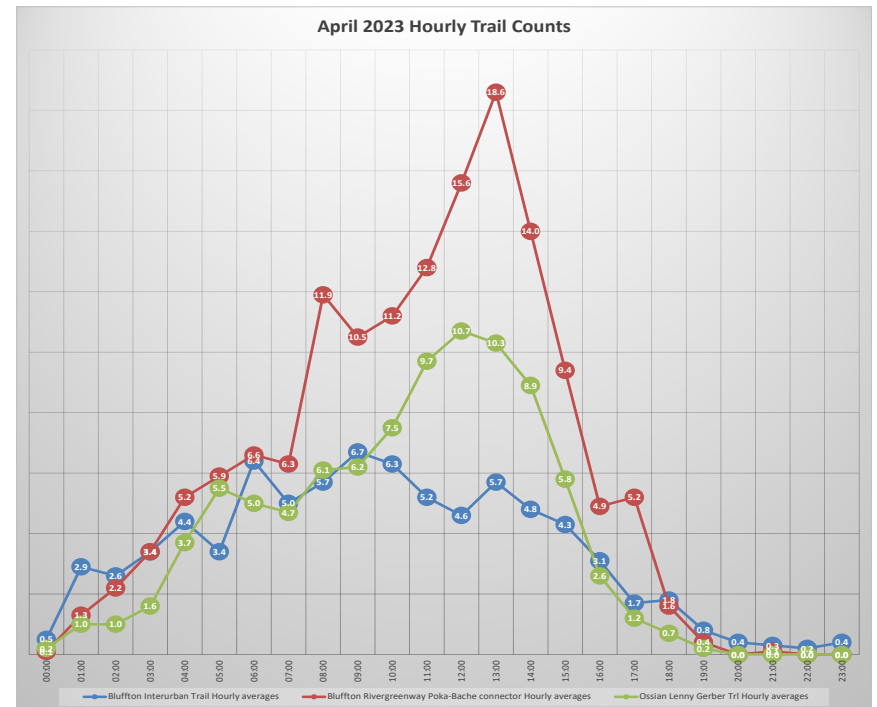

# Avg Monthly Trail Counts

## 2023 Monthly Trail Counts

— Bluffton Interurban Trail

— Bluffton Poka-Bache connector

— Ossian Lenny Gerber Trl

# Avg Hourly Trail Counts