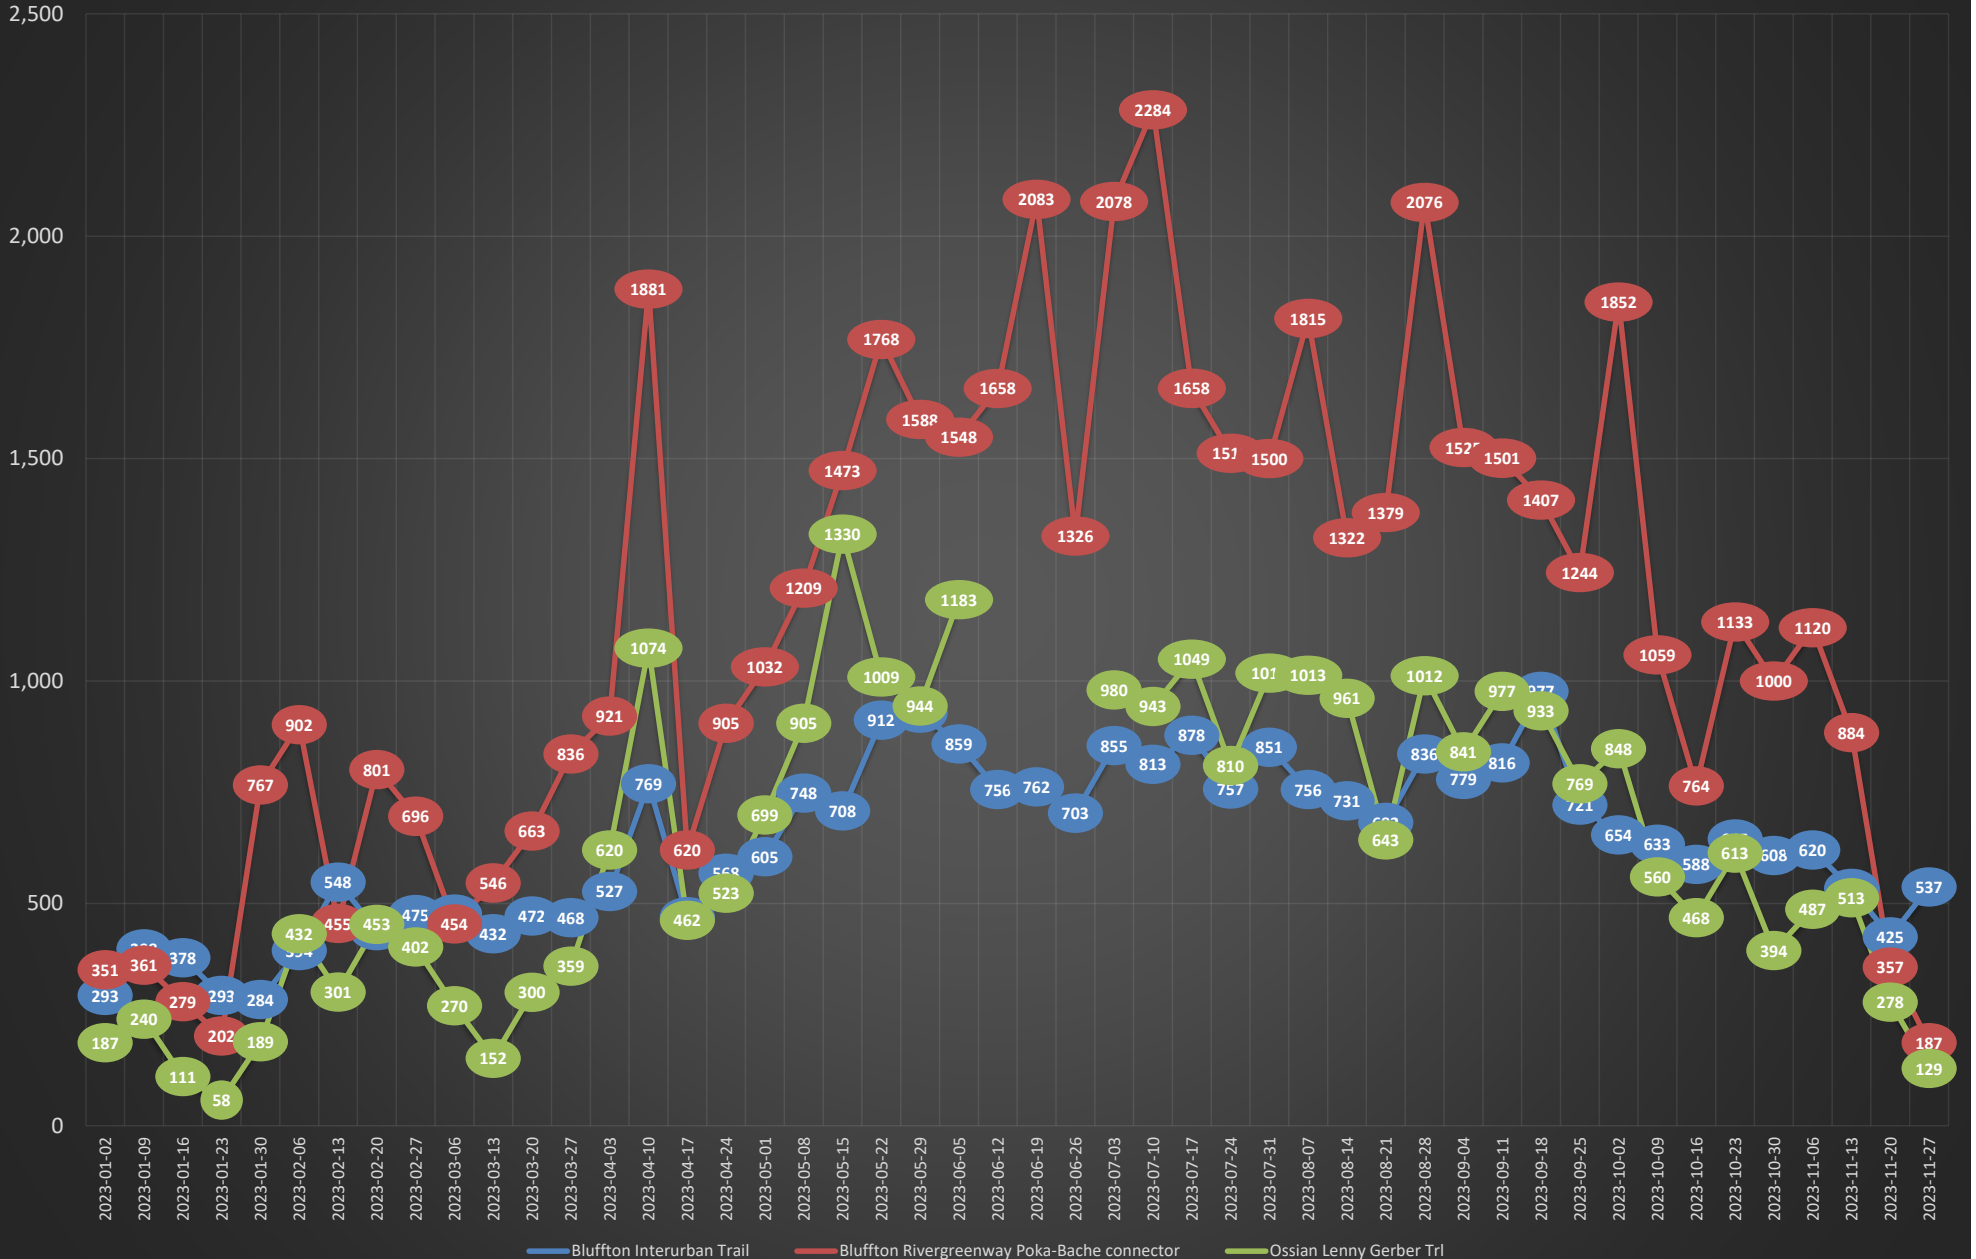

Weekly Trail Counts

2023 Weekly Trail Counts