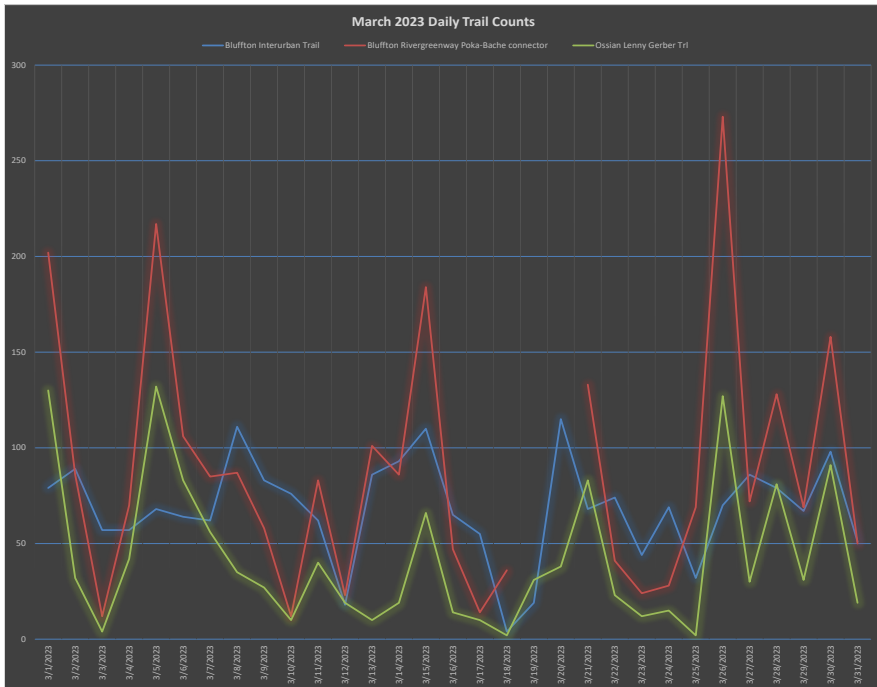

Daily Trail Counts