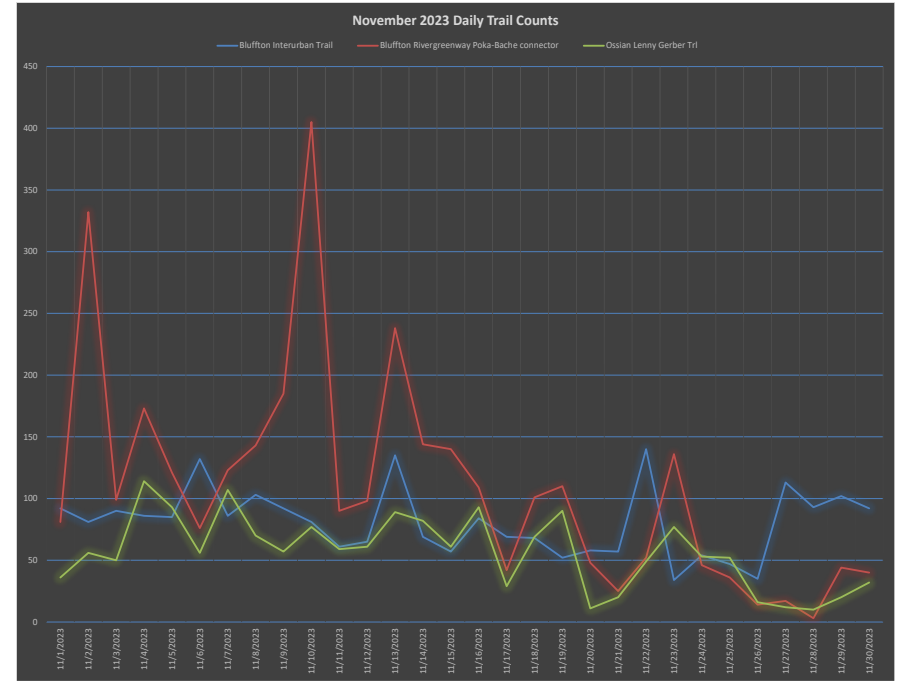

Daily Trail Counts