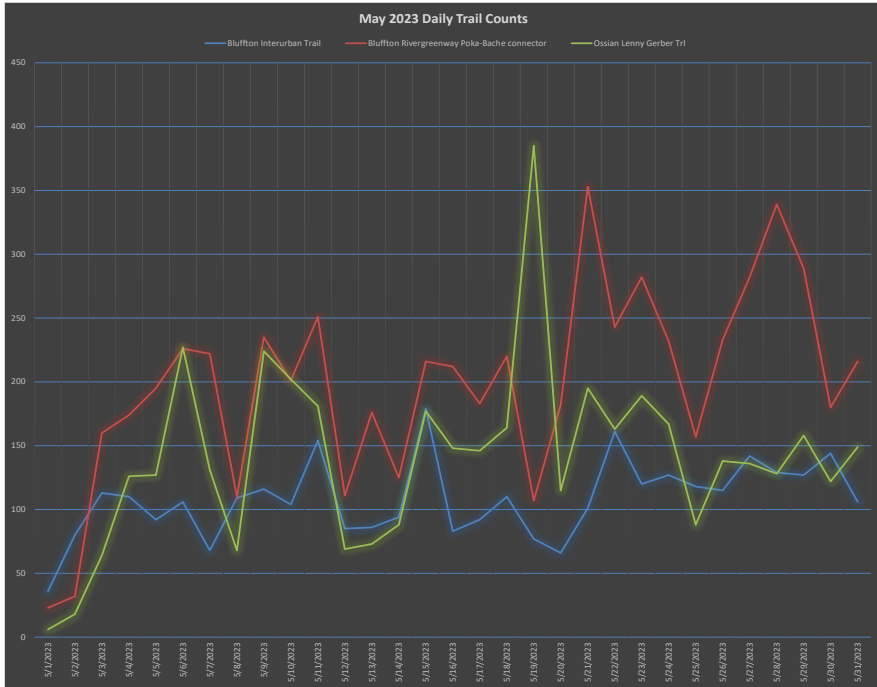

Daily Trail Counts