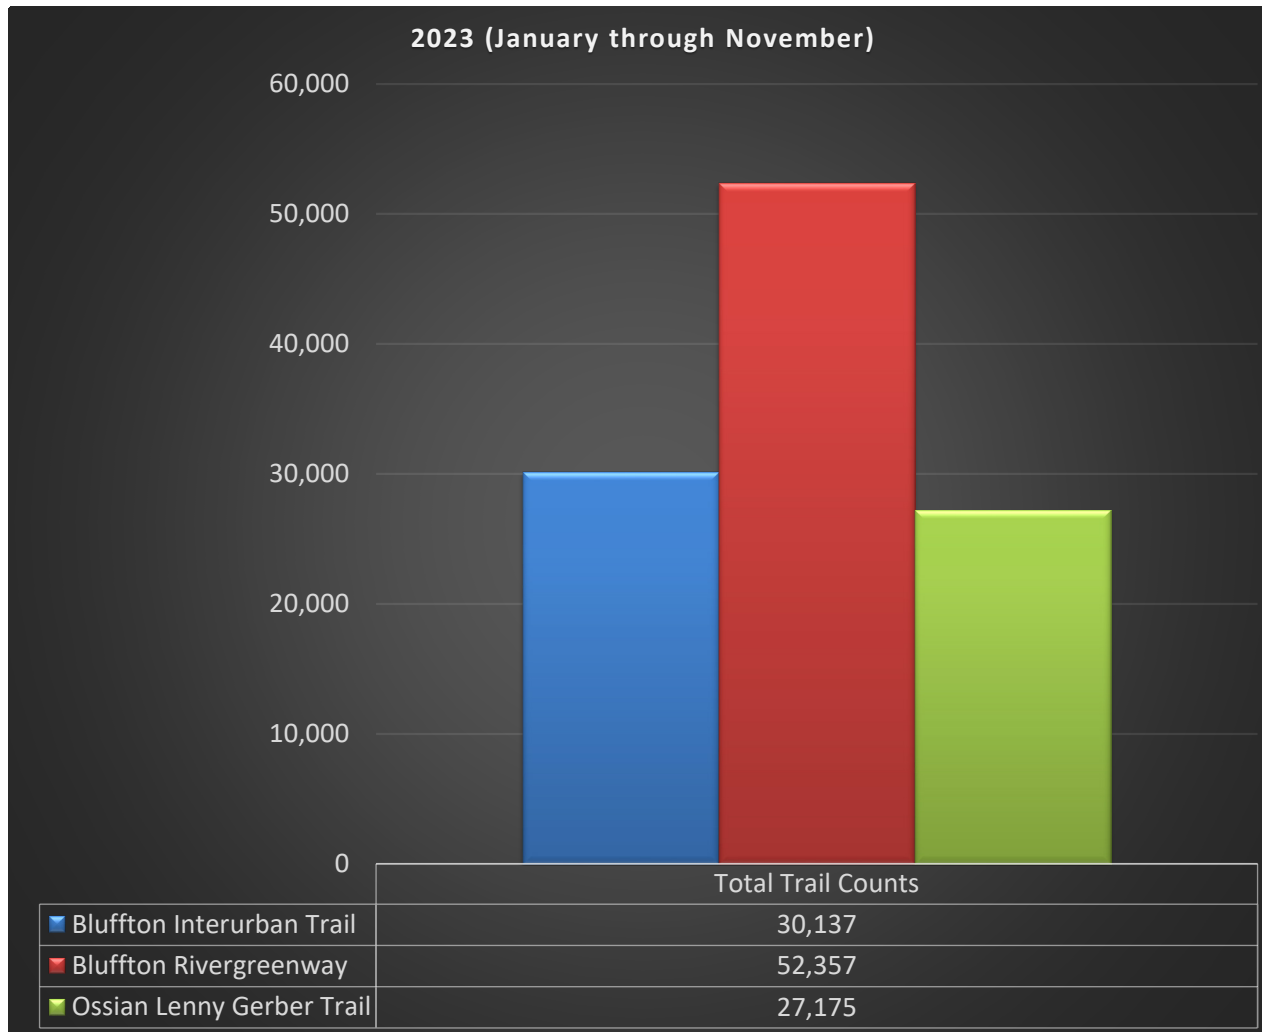

# 2023 Wells Co Trail Counts

Produced by NIRCC  
1/10/23

# Current Year Trail Counts as of 11/30/2023

**\*Note:**

Bluffton Rivergreenway is missing data in February (5 days), March (2 days), April (5 days), June (2 days), and July (1 day).  
Ossian Lenny Gerber Trail is missing data in June (23 days) and July (6 days).

# Day of the Week Avg Trail Counts