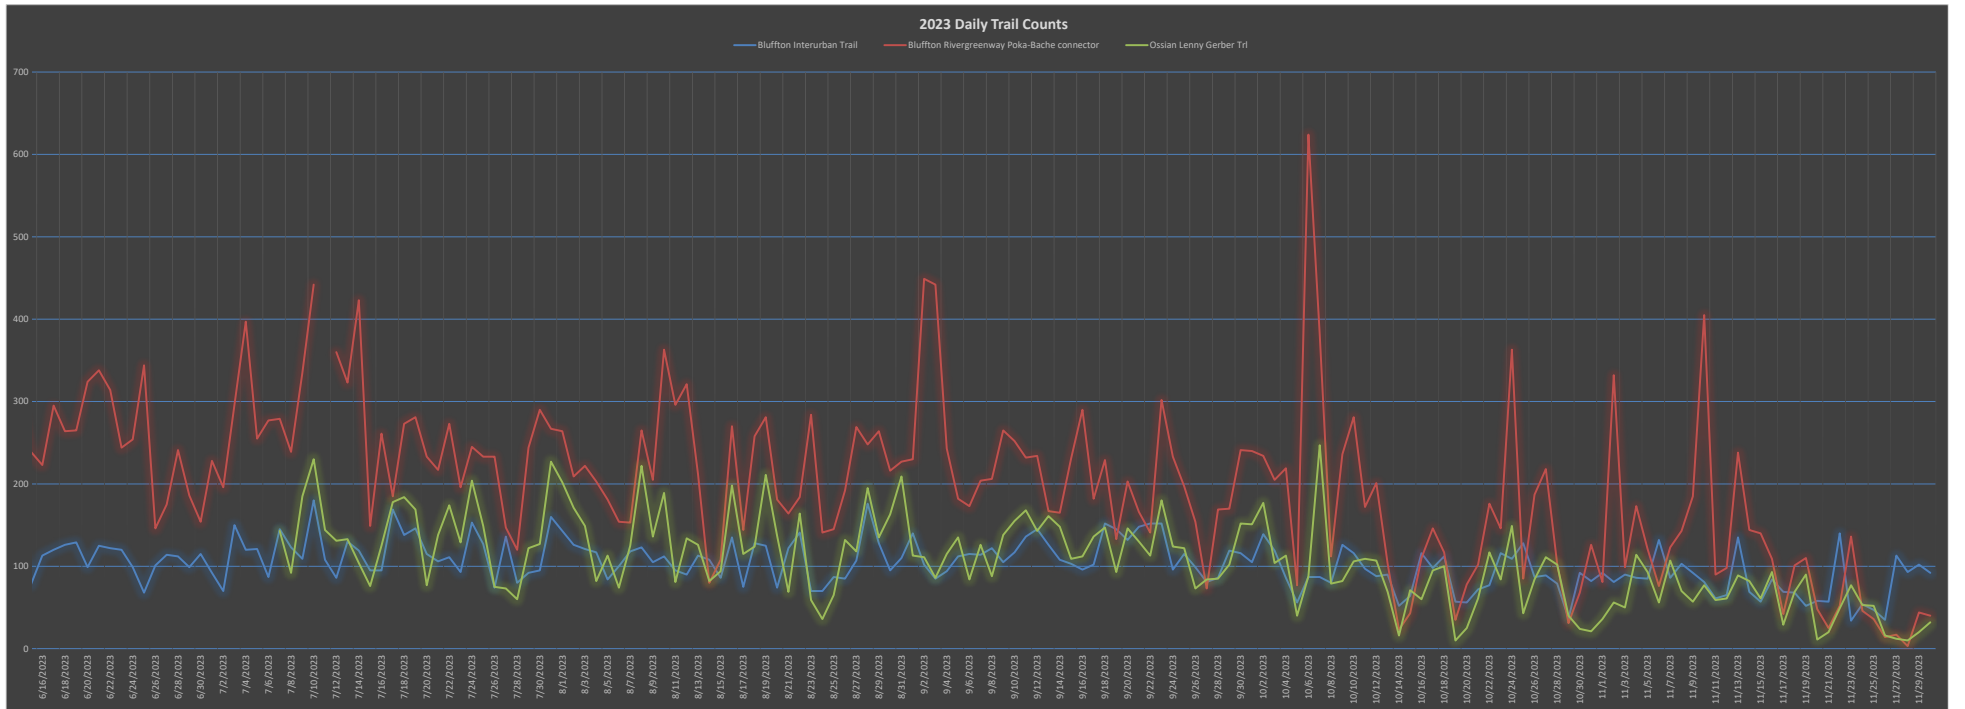

Daily Trail Counts